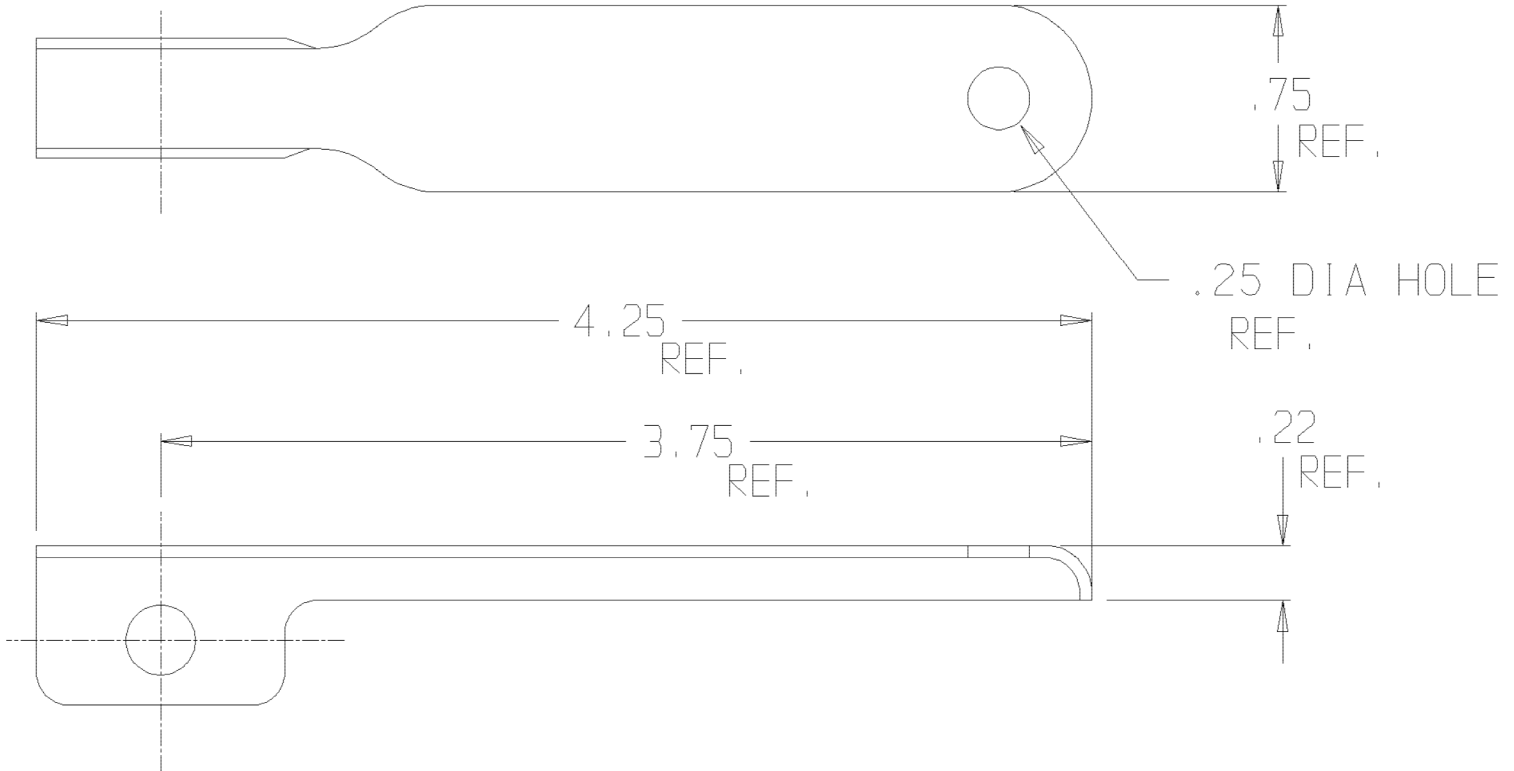

# SUBMITTAL DATA SHEET

Ball Style Curb Stop – 6120D ¾ & 1

Stainless Steel Handle

A.Y. McDonald considers the information on this assembly drawing correct when published. Item and option availability, including specifications, are subject to change without notice.

Submitted by: