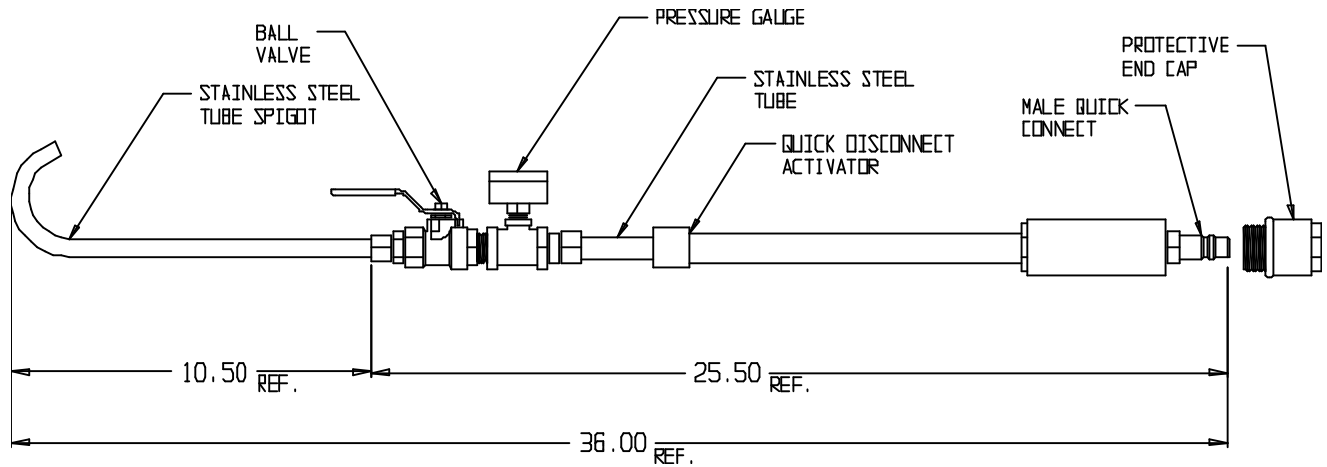

SUBMITTAL DATA SHEET

NL Meter Setter – 710SSFAUCET

Faucet x Quick Disconnect

SUBMITTAL INFORMATION

- Brass components in contact with potable water complies with USA public law 111-380 and identified with "NL"