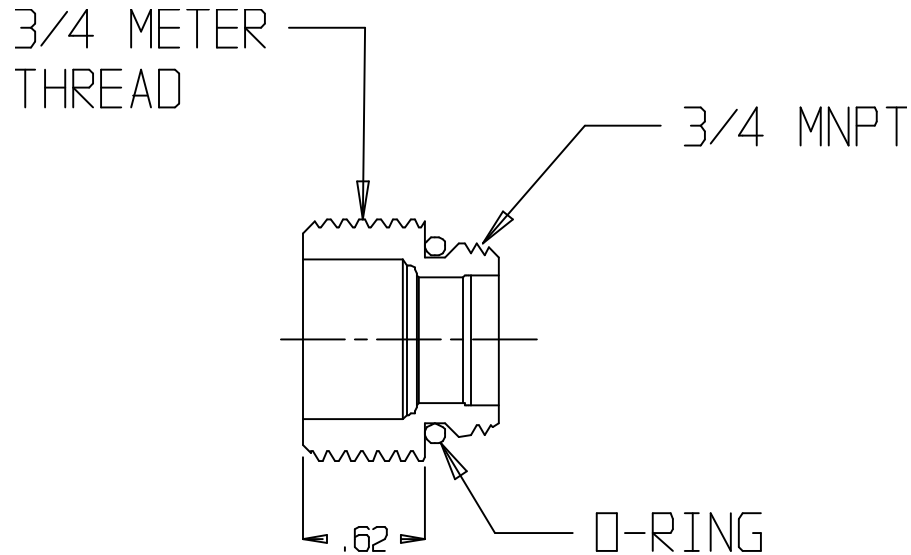

SUBMITTAL DATA SHEET

NL Meter Coupling – 74619A 3/4X.62

Male Meter Thread x MNPT

SUBMITTAL INFORMATION

- Manufactured in compliance with ANSI/AWWA C800 (latest revision)
- Brass components in contact with potable water conform to ASTM B584, UNS C89833 (latest revision) and identified with “NL”
- Certified to NSF/ANSI 61 and NSF/ANSI 372
- Brass components not in contact with potable water conform to ASTM B62 and ASTM B584, UNS C83600 -85-5-5-5 (latest revision)