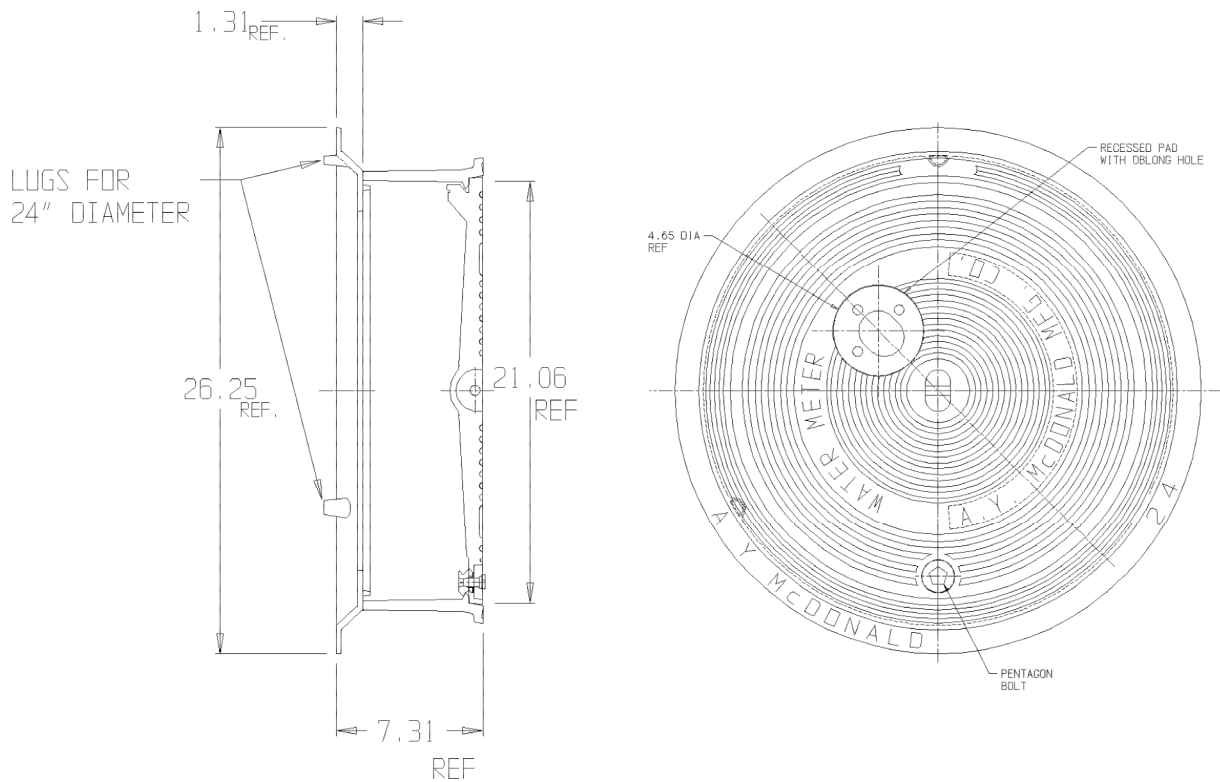

SUBMITTAL DATA SHEET

Frame & Cover – 74M24RG

20" Monitor Cover x 24" Ring & Frame

SUBMITTAL INFORMATION

- Cast Iron per ASTM A48, Class 25
- Coated with black dip
- Locking lid utilize Silicon Bronze pentagon bolt with copper washers