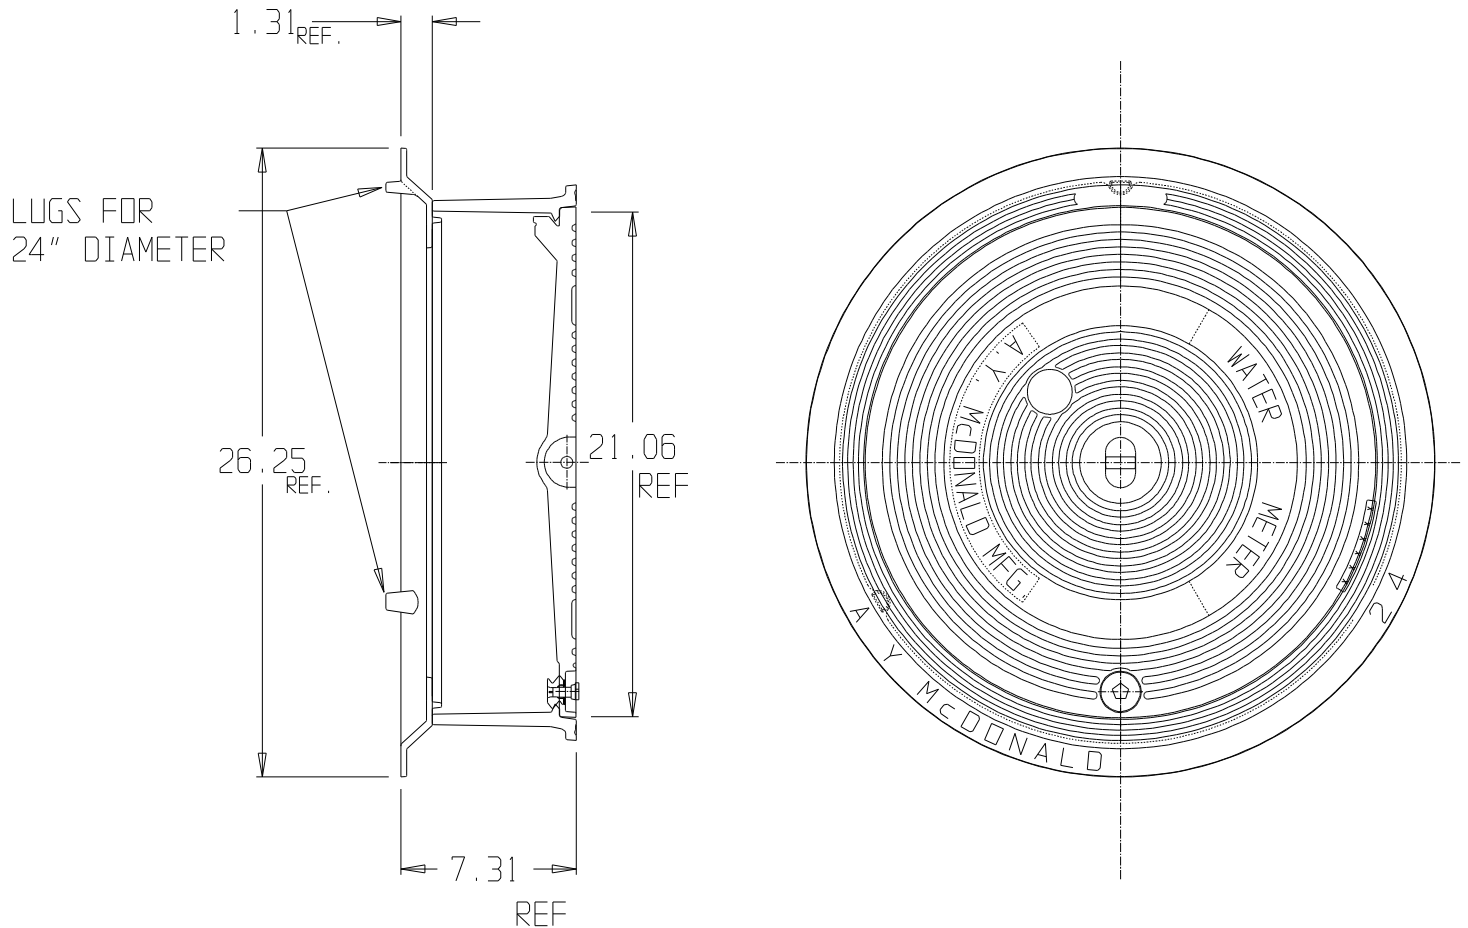

SUBMITTAL DATA SHEET

Frame & Cover – 74M24

20" Monitor Cover x 24" Ring & Frame

SUBMITTAL INFORMATION

- Cast Iron per ASTM A48, Class 25
- Coated with black dip
- Locking lid utilize Silicon Bronze pentagon bolt with copper washers