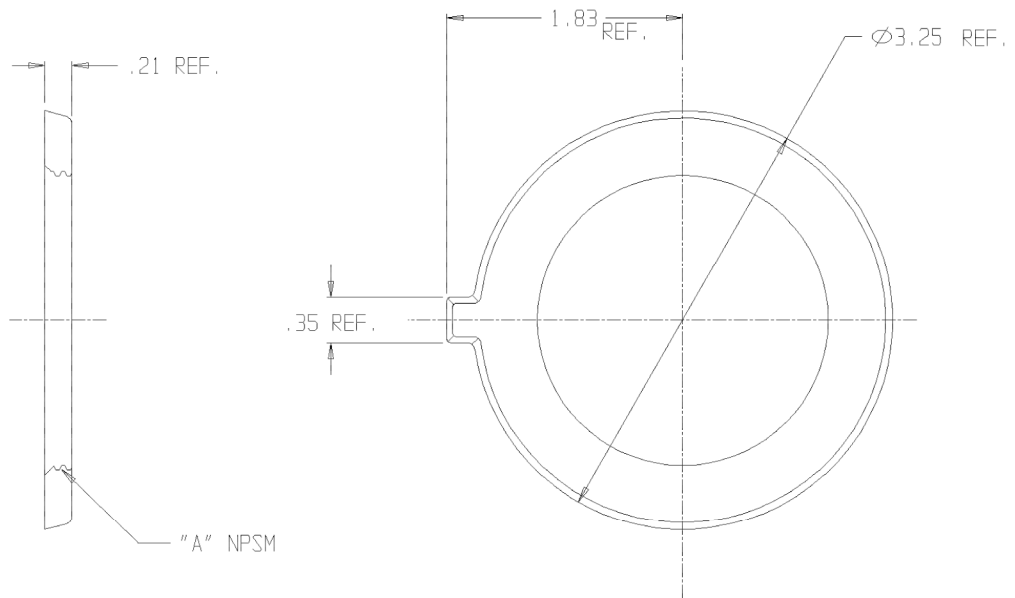

SUBMITTAL DATA SHEET

Curb Boxes – 5628R

Minn Pattern Support Ring

| MODEL | SIZE | A |
|-------|-------|-------|
| 5628R | 1 1/2 | 1 1/2 |
| 5628R | 2 | 2 |

SUBMITTAL INFORMATION

- Brass components conform to ASTM B62 and ASTM B584, UNS C83600 -85-5-5-5 (latest revision) or ASTM B584, UNS C84400 -81-3-7-9 (latest revision)