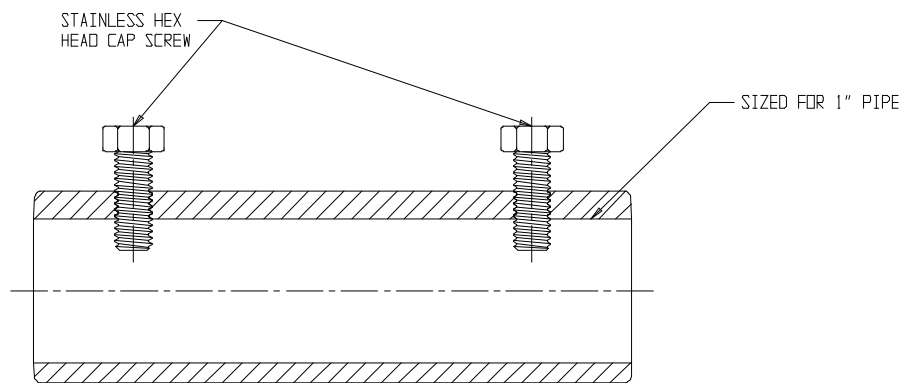

SUBMITTAL DATA SHEET

Curb Boxes – 5601RC

Curb Box Repair Coupling

SUBMITTAL INFORMATION

- Made of Cast Iron
- Coated with black dip

A.Y. McDonald Mfg. Co.
4800 Chavenelle Rd
Dubuque, IA 52002

Toll Free: 1-800-292-2737
sales@aymcdonald.com
aymcdonald.com

A.Y. McDonald considers the information on this assembly drawing correct when published. Item and option availability, including specifications, are subject to change without notice.

Submitted by: