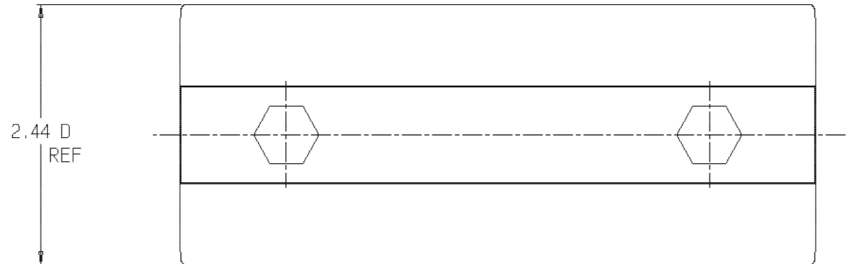

SUBMITTAL DATA SHEET

Curb Boxes – 5605RC

Curb Box Repair Coupling

SUBMITTAL INFORMATION

- Made of Cast Iron
- Coated with black dip

A.Y. McDonald Mfg. Co.
4800 Chavenelle Rd
Dubuque, IA 52002

Toll Free: 1-800-292-2737
sales@aymcdonald.com
aymcdonald.com