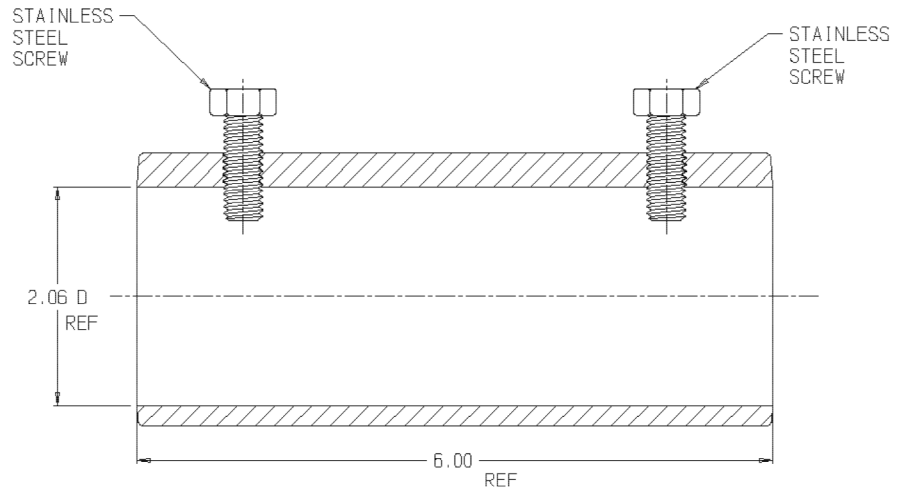

SUBMITTAL DATA SHEET

Curb Boxes – 5605RC

Curb Box Repair Coupling

SUBMITTAL INFORMATION

- Made of Cast Iron
- Coated with black dip

A.Y. McDonald Mfg. Co.
4800 Chavenelle Rd
Dubuque, IA 52002

Toll Free: 1-800-292-2737
sales@aymcdonald.com
aymcdonald.com

A.Y. McDonald considers the information on this assembly drawing correct when published. Item and option availability, including specifications, are subject to change without notice.

Submitted by: