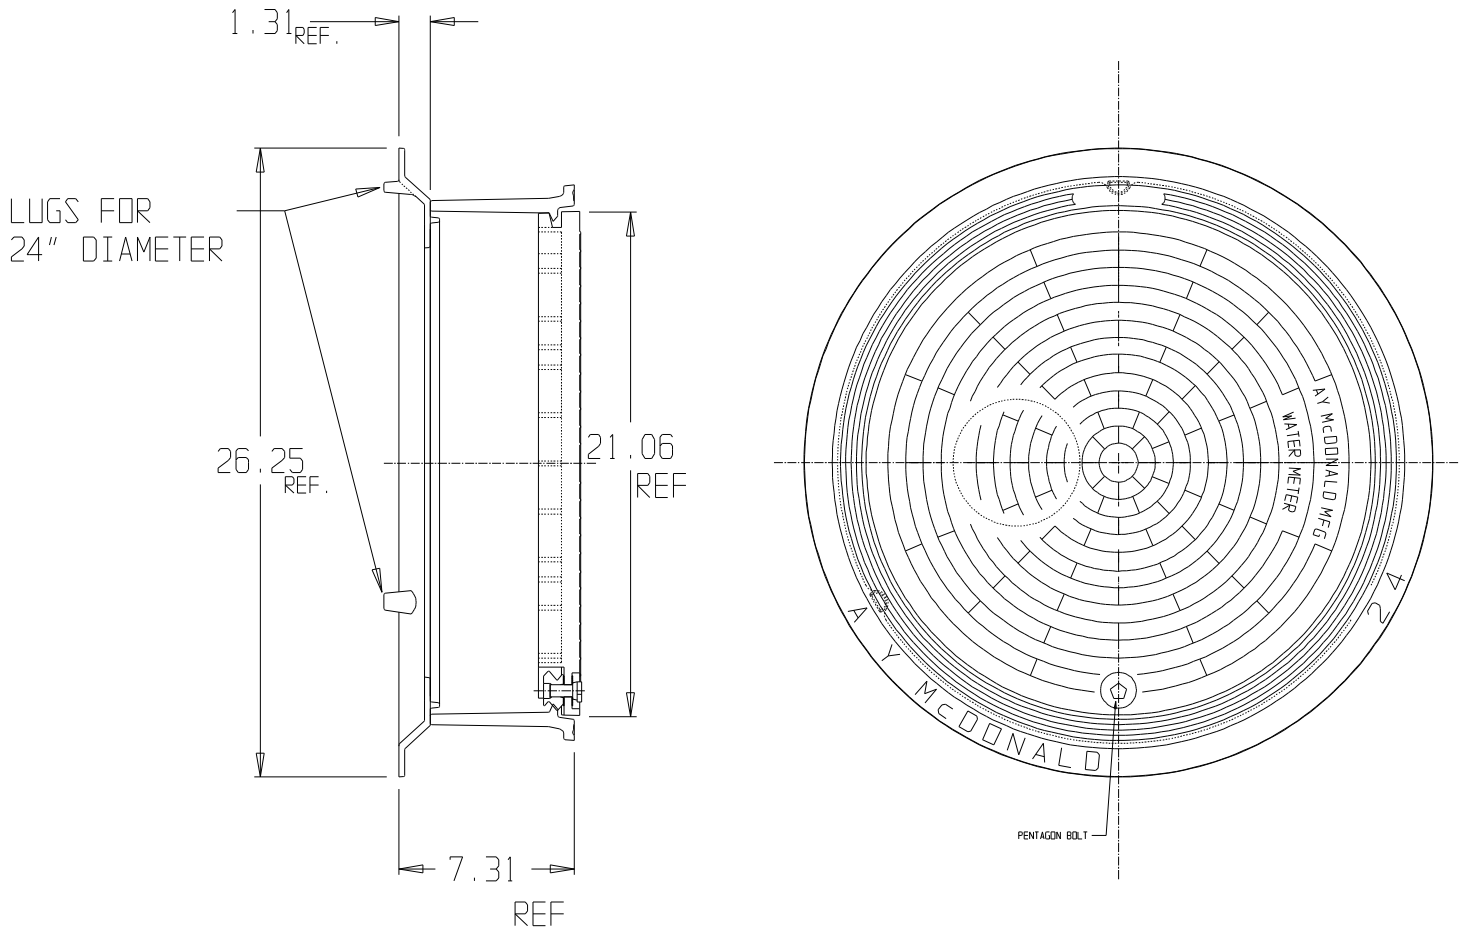

SUBMITTAL DATA SHEET

Frame & Cover – 74M24 X800

20" Plastic Monitor Cover x 24" Ring & Frame

SUBMITTAL INFORMATION

- Cast Iron per ASTM A48, Class 25
- Coated with black dip
- Plastic Locking lid utilizes Silicon Bronze pentagon bolt with copper washers