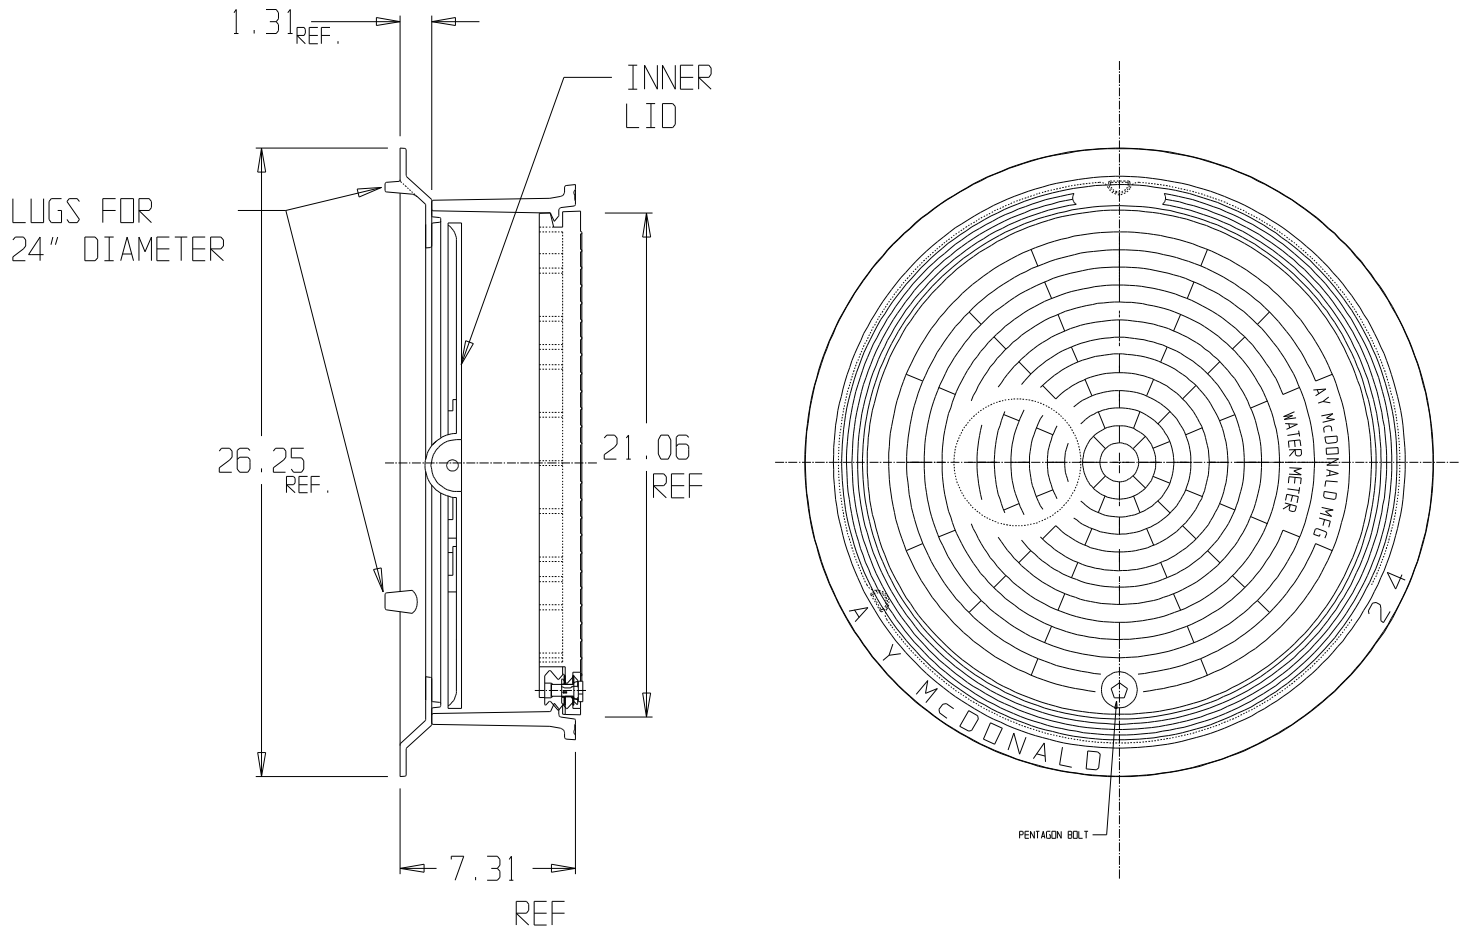

SUBMITTAL DATA SHEET

Frame & Cover – 74M24IL X800

20" Plastic Monitor Cover x 24" Ring & Frame

SUBMITTAL INFORMATION

- Cast Iron per ASTM A48, Class 25
- Coated with black dip
- Plastic Locking lid utilizes Silicon Bronze pentagon bolt with copper washers