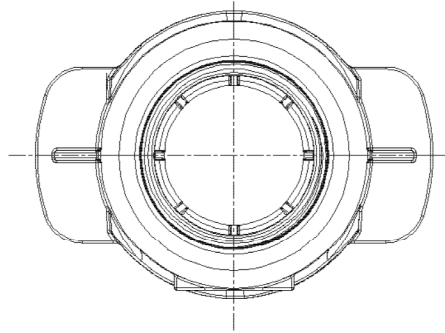

# SUBMITTAL DATA SHEET

Curb Boxes – 5504SA

Small Arch Pattern Repair Section