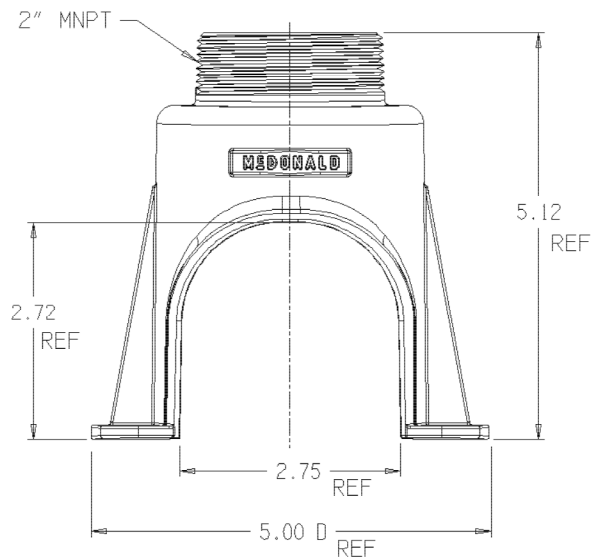

# SUBMITTAL DATA SHEET

Curb Boxes – 5504SA

Small Arch Pattern Repair Section