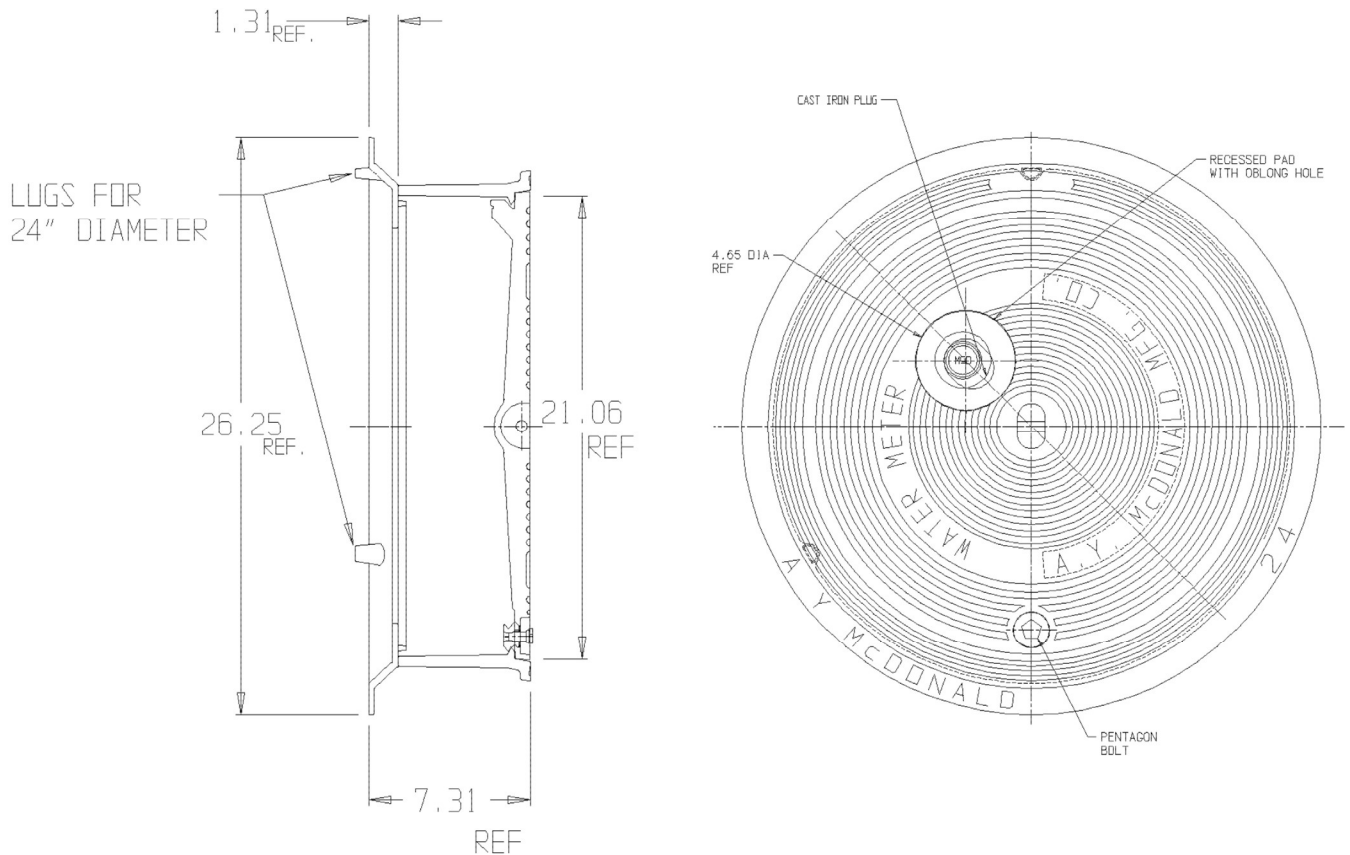

SUBMITTAL DATA SHEET

Frame & Cover – 74M24RGP

20" Monitor Cover x 24" Ring & Frame

SUBMITTAL INFORMATION

- Cast Iron per ASTM A48, Class 25
- Coated with black dip
- Locking lid utilize Silicon Bronze pentagon bolt with copper washers