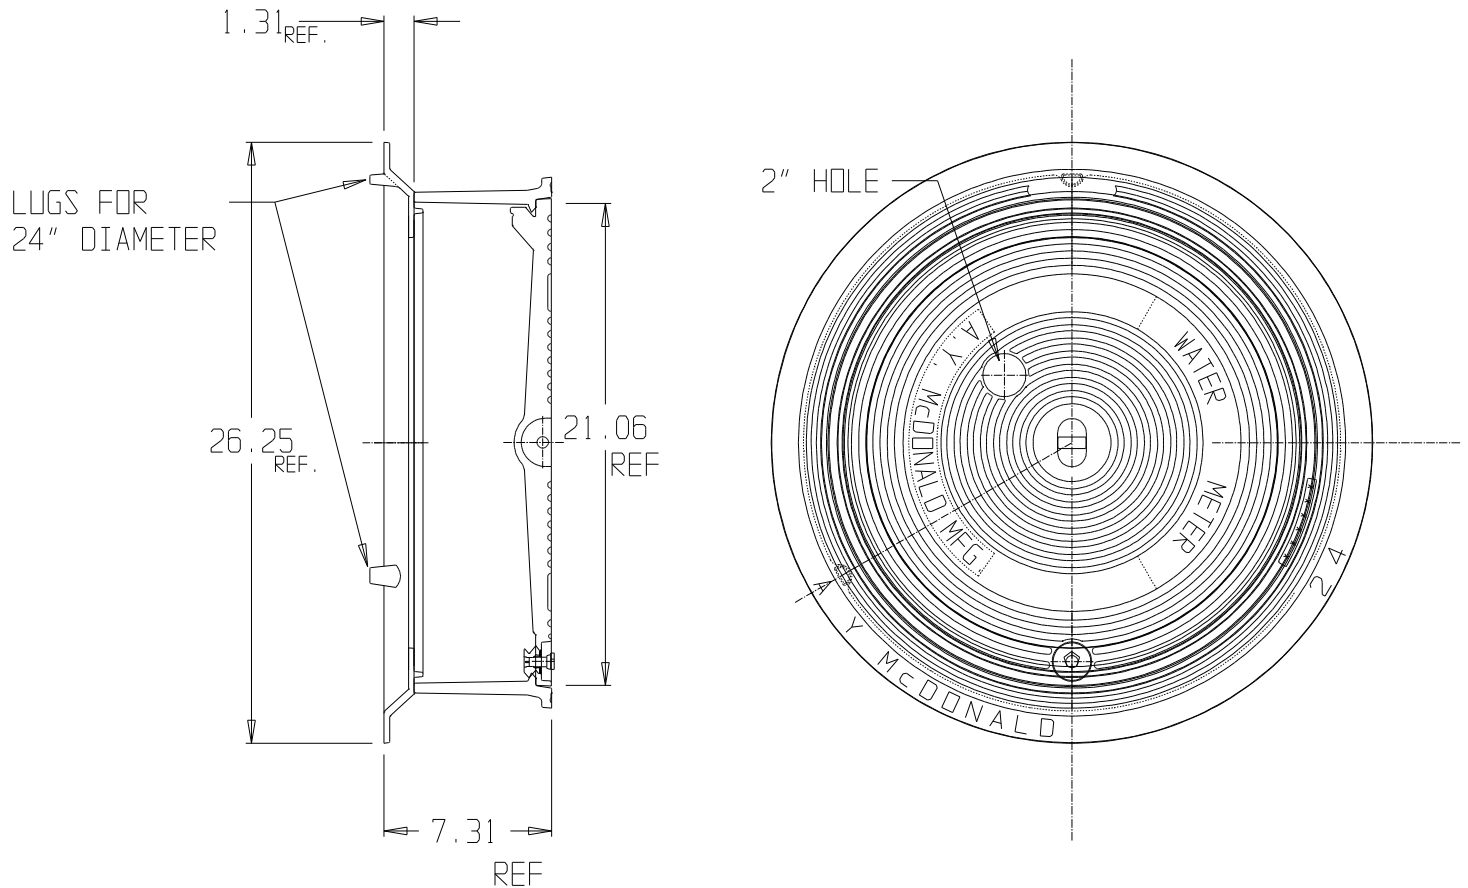

SUBMITTAL DATA SHEET

Frame & Cover – 74M24T

20" Monitor Cover x 24" Ring & Frame

SUBMITTAL INFORMATION

- Cast Iron per ASTM A48, Class 25
- Coated with black dip
- Locking lid utilize Silicon Bronze pentagon bolt with copper washers