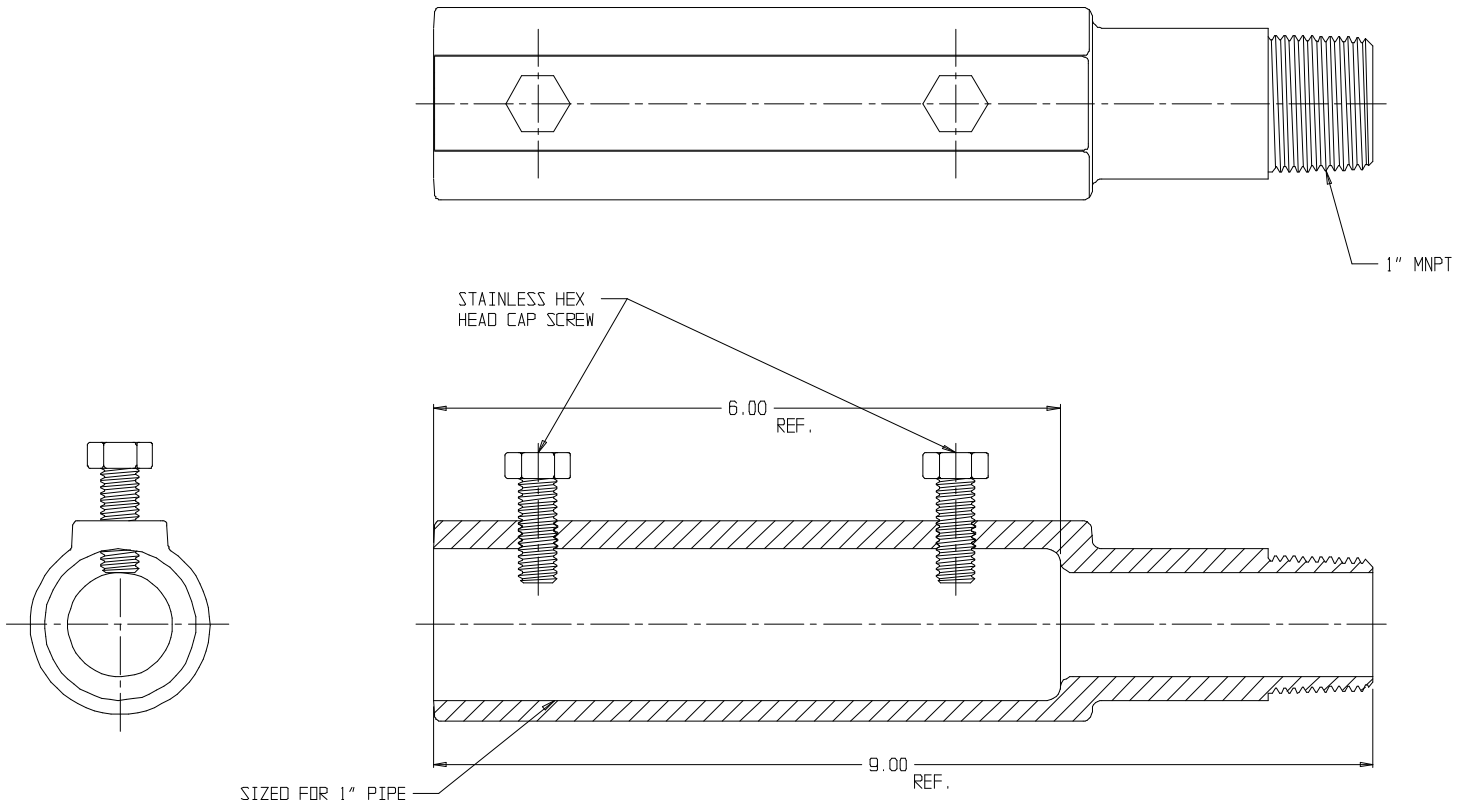

SUBMITTAL DATA SHEET

Curb Boxes – 5601TRS

Curb Box Repair Coupling

SUBMITTAL INFORMATION

- Made of Cast Iron
- Coated with black dip

A.Y. McDonald Mfg. Co.
4800 Chavenelle Rd
Dubuque, IA 52002

Toll Free: 1-800-292-2737
sales@aymcdonald.com
aymcdonald.com

A.Y. McDonald considers the information on this assembly drawing correct when published. Item and option availability, including specifications, are subject to change without notice.

Submitted by: