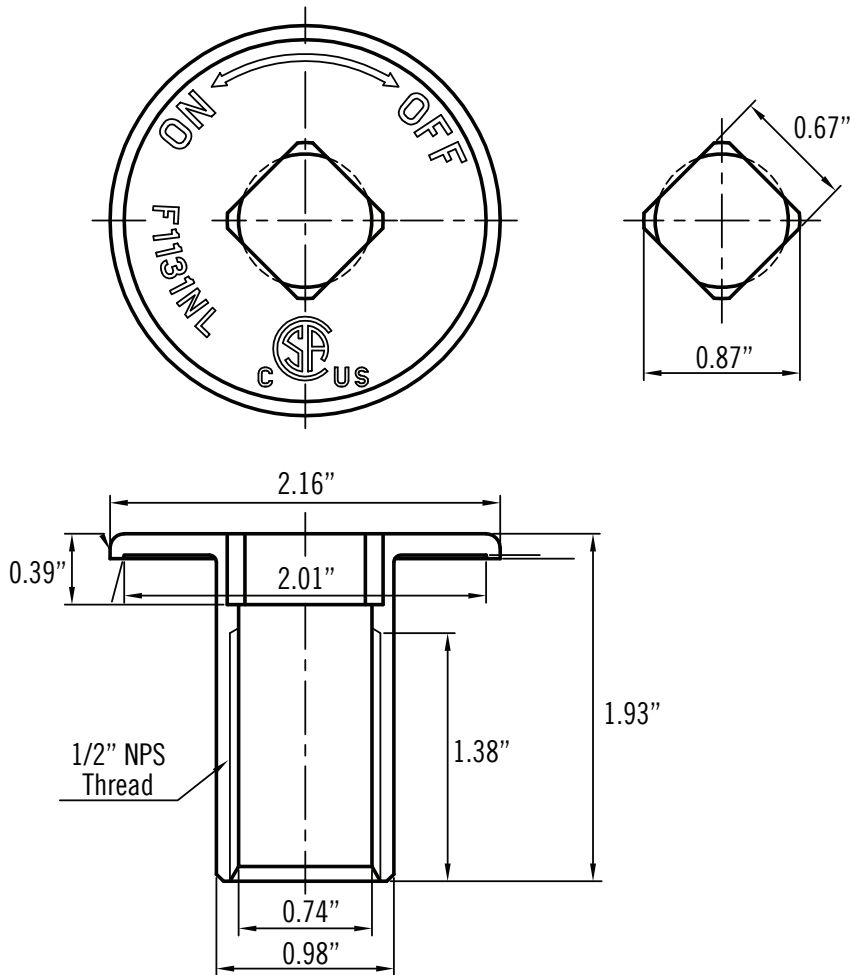

SUBMITTAL DATA SHEET

Log Lighter Valves - Gas Only
Chrome Escutcheon Tube – 10720ETC

When having a gas fire place in your home, it is required that the shut off valve be within six feet of the fireplace. This is to make sure that your home stays safe! A floor plate, or valve cover also known as an escutcheon. A chrome escutcheon is an attractive choice to finish off your gas fireplace installation.