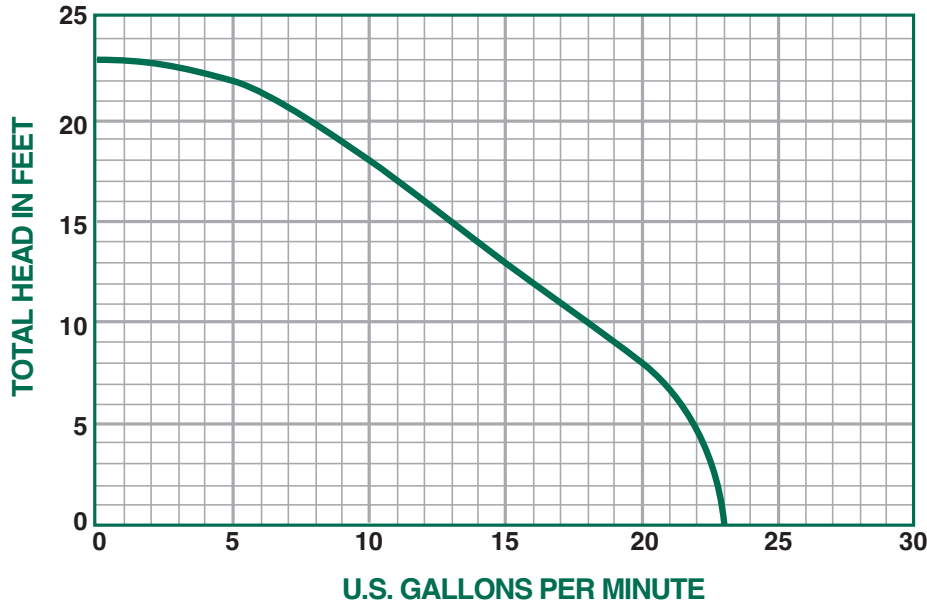

Performance Curve

Performance

Model	Gallons per Minute in Feet				
	0	5	10	15	20
5000PVSPBU	23	22	18	13	8

Specifications

Party No.	Model No.	Volts	Hz	Amps	Construction	Discharge Size	Cord Length	Solids Handling	Phase	Wt.
6190-170	5000PVSPBU	12V DC	60	12	Thermoplastic	1 1/4" or 1 1/2"	10'	1/8"	1	14