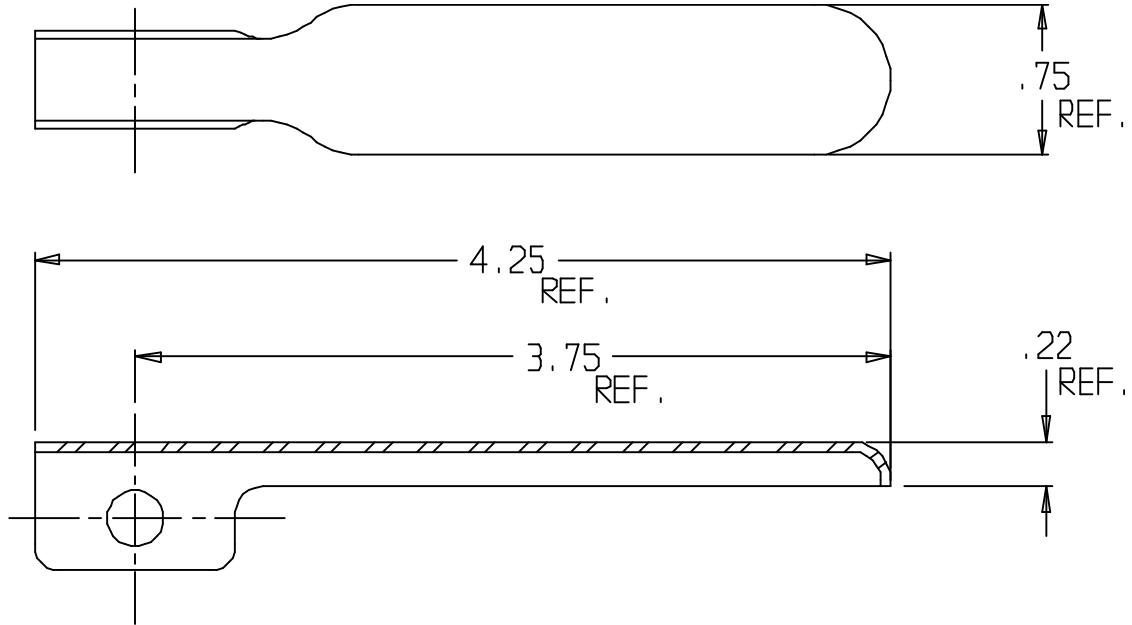

SUBMITTAL DATA SHEET

Ball Style Curb Stop – 6120 ¾ & 1

Stainless Steel Handle

SUBMITTAL INFORMATION

- 300 Series Stainless Steel
- Made in the United States of America

A.Y. McDonald Mfg. CO.
4800 Chavenelle Rd
Dubuque, IA 52002