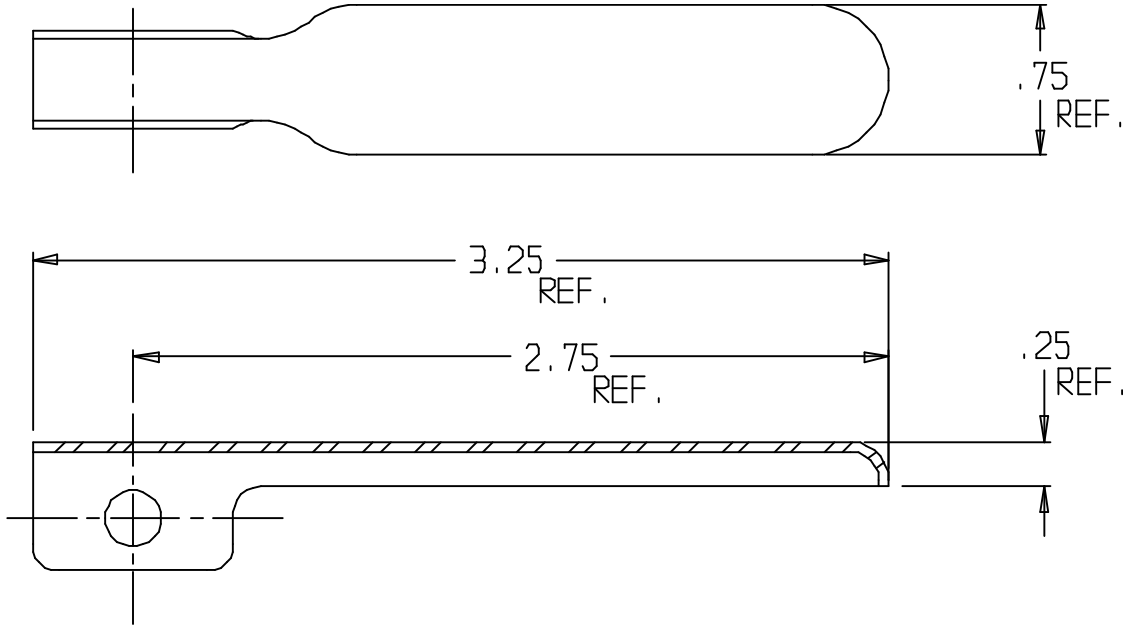

SUBMITTAL DATA SHEET

Ball Style Curb Stop – 6120 5/8

Stainless Steel Handle

SUBMITTAL INFORMATION

- 300 Series Stainless Steel
- Made in the United States of America

A.Y. McDonald Mfg. CO.
4800 Chavenelle Rd
Dubuque, IA 52002