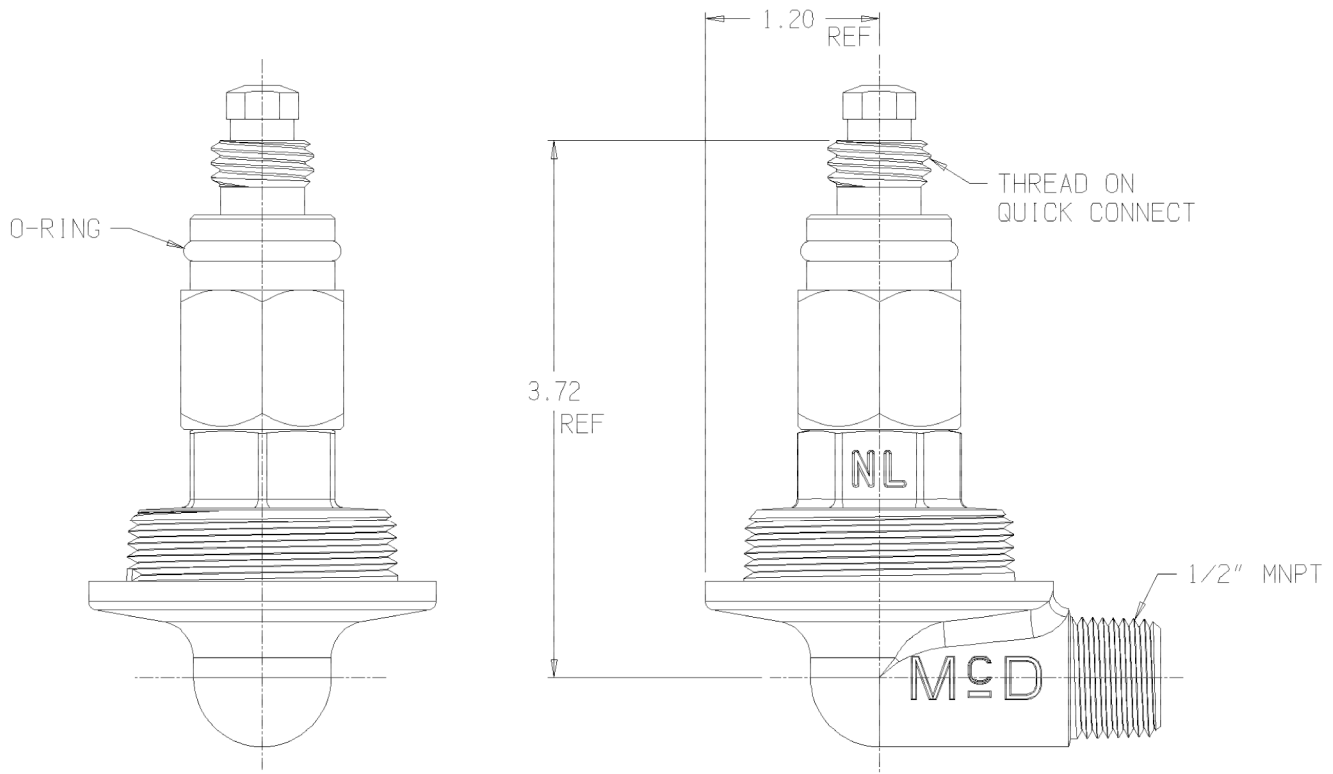

SUBMITTAL DATA SHEET

NL Meter Setter – 710SSQC X780

MNPT x Quick Connect

SUBMITTAL INFORMATION

- Brass components in contact with potable water complies with USA public law 111-380 and identified with "NL"