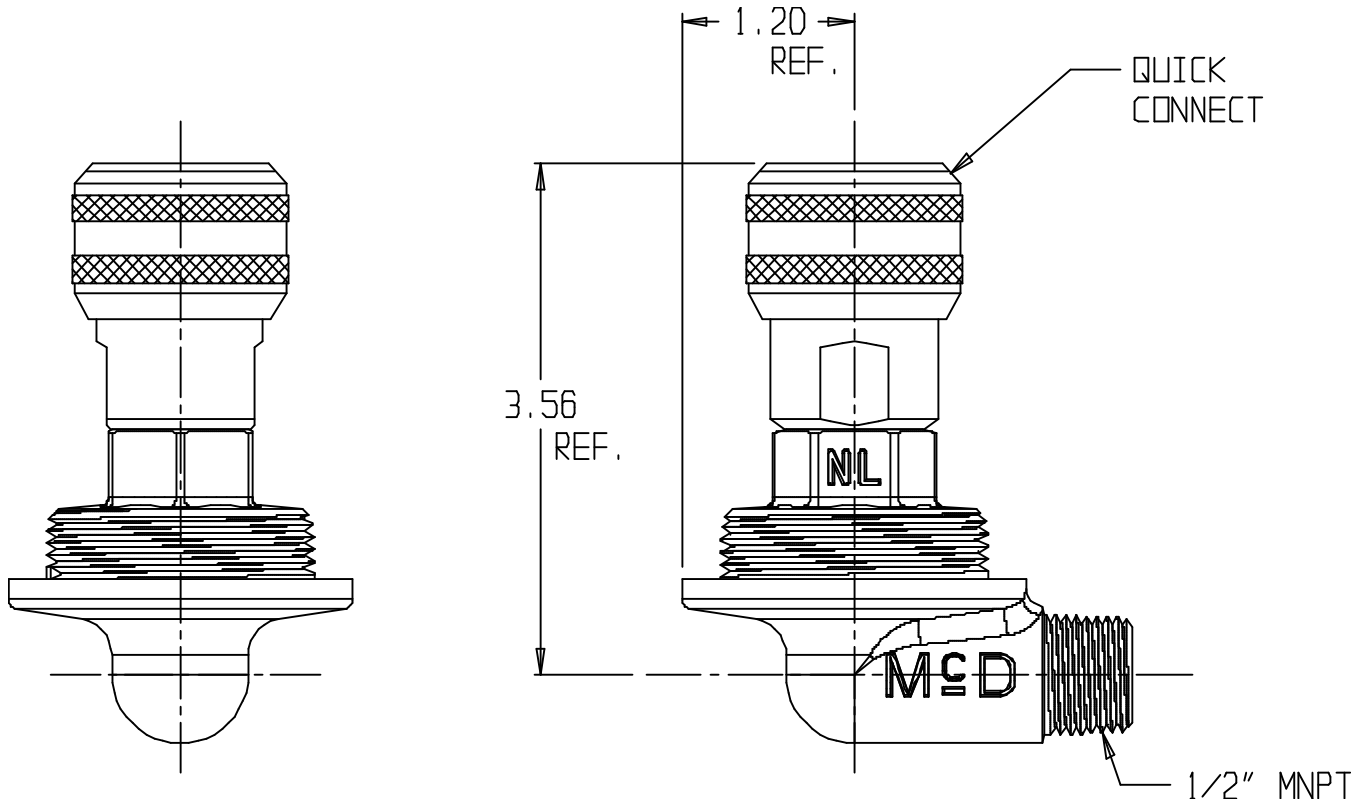

# SUBMITTAL DATA SHEET

NL Meter Setter – 710SSQC

MNPT x Quick Connect