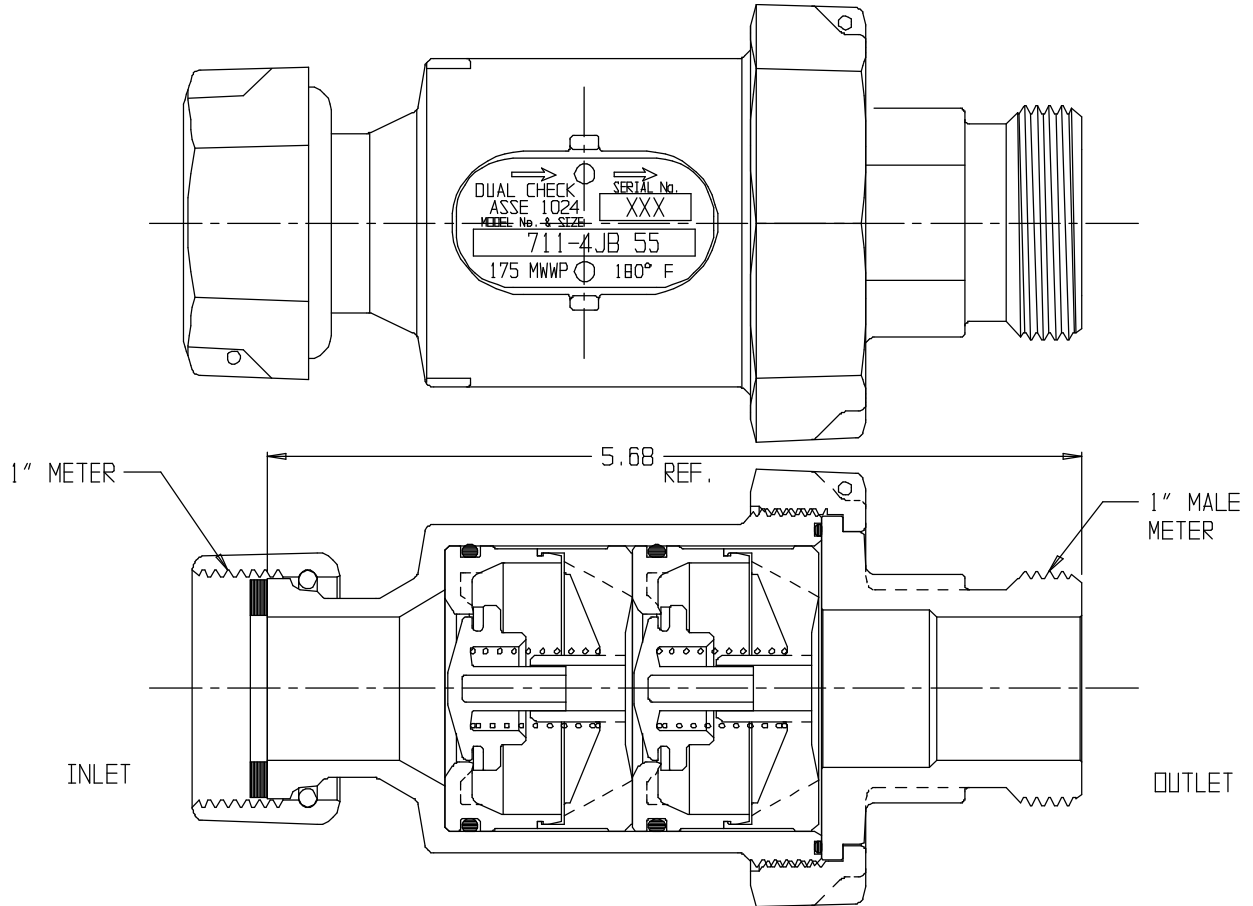

SUBMITTAL DATA SHEET

NL Check Valve - 711-4JB 55

Meter Swivel Nut x Male Meter Union

SUBMITTAL INFORMATION

- Manufactured in compliance with ANSI/AWWA C800 (latest revision)
- Dual checks manufactured in compliance with ANSI/ASSE 1024 (latest revision)
- Brass components in contact with potable water conform to ASTM B584, UNS C89833 (latest revision) and identified with "NL"
- Certified to NSF/ANSI 61 and NSF/ANSI 372
- Brass components not in contact with potable water conform to ASTM B62 and ASTM B584, UNS C83600 -85-5-5-5 (latest revision)
- Rated for 175 PSIG water pressure