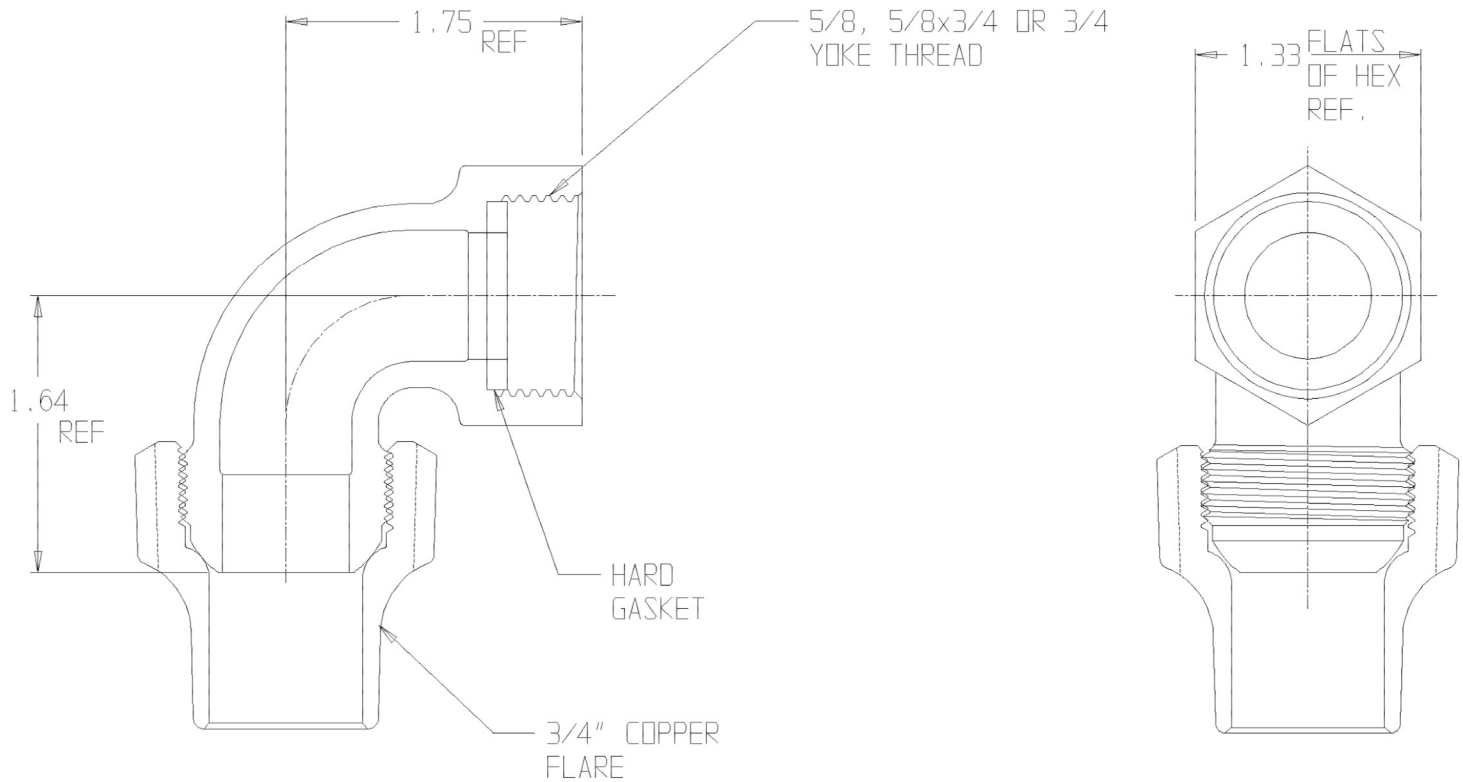

SUBMITTAL DATA SHEET

NL Meter Coupling – 714-179 3/4

Copper Flare x Female Iron Yoke Thread

SUBMITTAL INFORMATION

- Manufactured in compliance with ANSI/AWWA C800 (latest revision)
- Brass components in contact with potable water conform to ASTM B584, UNS C89833 (latest revision) and identified with "NL"
- Certified to NSF/ANSI 61 and NSF/ANSI 372
- Brass components not in contact with potable water conform to ASTM B62 and ASTM B584, UNS C83600 -85-5-5-5 (latest revision)
- Large wrench area provided for proper installation