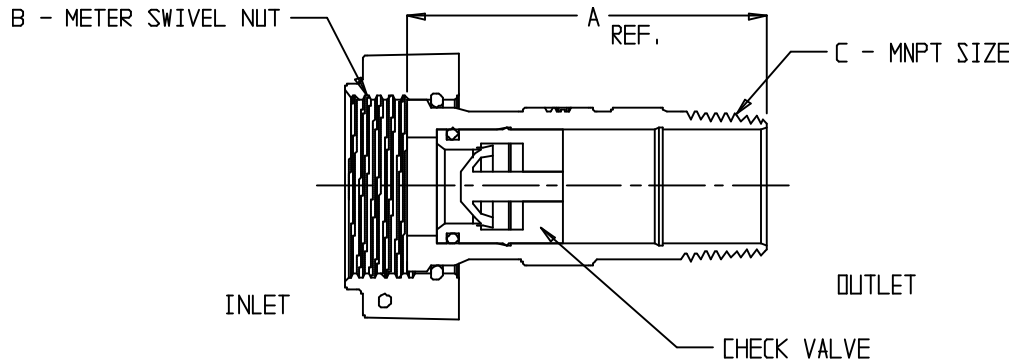

SUBMITTAL DATA SHEET

NL Meter Coupling – 746201

Meter Swivel Nut With Wire Seal Hole x MNPT

MODEL	SIZE	A	B	C
746201	5/8 X 1/2 X 2.38	2.38	5/8	1/2
746201	3/4 X 3/4 X 2.50	2.50	5/8 X 3/4, 3/4	3/4
746201	1 X 1 X 2.63	2.63	1	1

SUBMITTAL INFORMATION

- Manufactured in compliance with ANSI/AWWA C800 (latest revision)
- Brass components in contact with potable water conform to ASTM B584, UNS C89833 (latest revision) and identified with “NL”
- Certified to NSF/ANSI 61 and NSF/ANSI 372
- Brass components not in contact with potable water conform to ASTM B62 and ASTM B584, UNS C83600 -85-5-5-5 (latest revision)
- Large wrench area provided for proper installation
- Rated for 150 PSIG water pressure