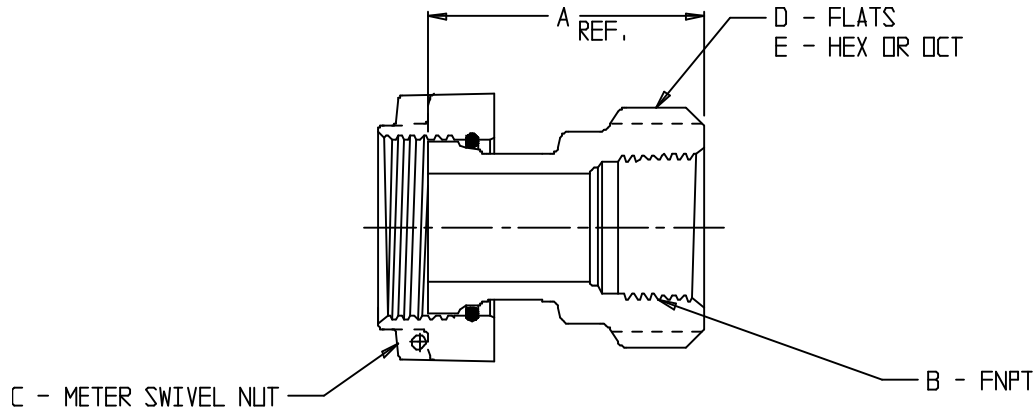

SUBMITTAL DATA SHEET

NL Meter Coupling - 74637

Meter Swivel Nut x FNPT

MODEL	SIZE	A	B	C	D	E
74637	5/8 X 3/4	1.75	3/4	5/8	1.38	HEX
74637	3/4 X 3/4	1.92	3/4	5/8 X 3/4, 3/4	1.44	HEX
74637	3/4 X 1	2.12	1	5/8 X 3/4, 3/4	1.36	OCT
74637	1 X 1	1.75	1	1	1.60	OCT
74637	1 X 1 1/4	2.62	1 1/4	1	1.85	OCT

SUBMITTAL INFORMATION

- Manufactured in compliance with ANSI/AWWA C800 (latest revision)
- Brass components in contact with potable water conform to ASTM B584, UNS C89833 (latest revision) and identified with "NL"
- Certified to NSF/ANSI 61 and NSF/ANSI 372
- Brass components not in contact with potable water conform to ASTM B62 and ASTM B584, UNS C83600 -85-5-5-5 (latest revision)
- Large wrench area provided for proper installation