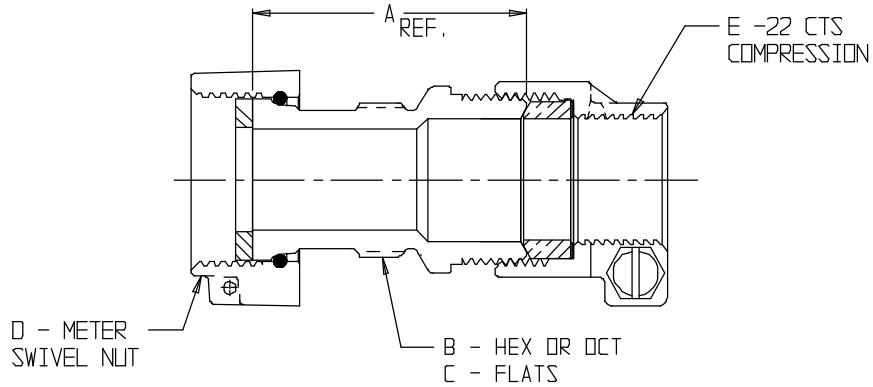

SUBMITTAL DATA SHEET

NL Meter Coupling – 74638-22

Meter Swivel Nut x -22 CTS Compression

MODEL NO.	SIZE	A	B	C	D	E
74638-22	5/8 X 1/2	2.15	HEX	1.06	5/8	1/2
74638-22	5/8 X 3/4	2.00	HEX	1.38	5/8	3/4
74638-22	3/4 X 1/2	2.00	HEX	1.38	5/8 X 3/4, 3/4	1/2
74638-22	3/4 X 3/4	2.00	OCT	1.06	5/8 X 3/4, 3/4	3/4
74638-22	3/4 X 1	1.94	OCT	1.36	5/8 X 3/4, 3/4	1
74638-22	3/4 X 1 1/4	2.52	OCT	1.85	5/8 X 3/4, 3/4	1 1/4
74638-22	1 X 1	2.04	OCT	1.63	1	1
74638-22	1 X 1 1/4	2.55	OCT	1.85	1	1 1/4

SUBMITTAL INFORMATION

- Manufactured in compliance with ANSI/AWWA C800 (latest revision)
- Brass components in contact with potable water conform to ASTM B584, UNS C89833 (latest revision) and identified with “NL”
- Certified to NSF/ANSI 61 and NSF/ANSI 372
- Brass components not in contact with potable water conform to ASTM B62 and ASTM B584, UNS C83600 -85-5-5-5 (latest revision)
- Large wrench area provided for proper installation
- Insert stiffener required on all flexible plastic connections