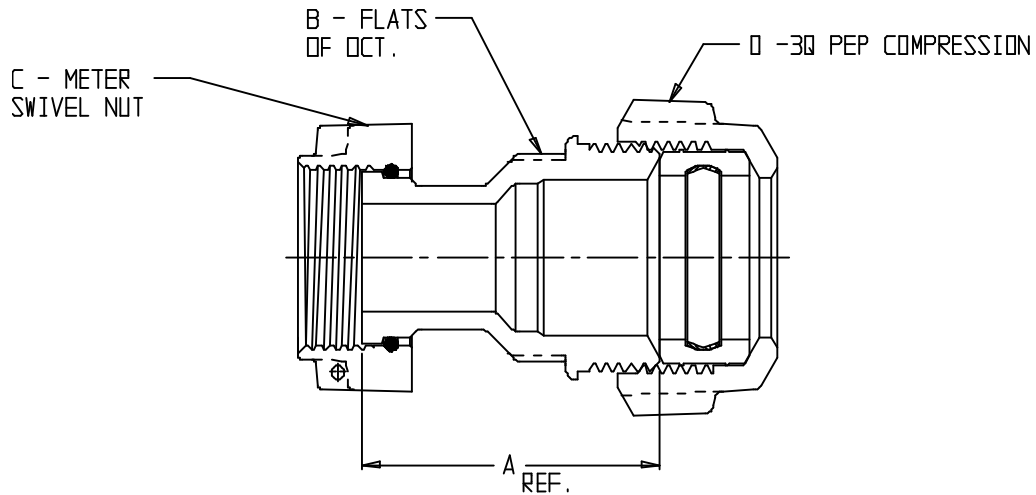

SUBMITTAL DATA SHEET

NL Meter Coupling - 74638-3Q

Meter Swivel Nut x -3Q PEP Compression

MODEL	SIZE	A	B	C	D
74638-3Q	3/4 X 3/4	2.07	1.36	5/8 X 3/4, 3/4	3/4
74638-3Q	3/4 X 1	2.52	1.85	5/8 X 3/4, 3/4	1
74638-3Q	1 X 1	2.55	1.85	1	1

SUBMITTAL INFORMATION

- Manufactured in compliance with ANSI/AWWA C800 (latest revision)
- Brass components in contact with potable water conform to ASTM B584, UNS C89833 (latest revision) and identified with "NL"
- Certified to NSF/ANSI 61 and NSF/ANSI 372
- Brass components not in contact with potable water conform to ASTM B62 and ASTM B584, UNS C83600 -85-5-5-5 (latest revision)
- Large wrench area provided for proper installation
- Insert stiffeners required on all flexible plastic connections