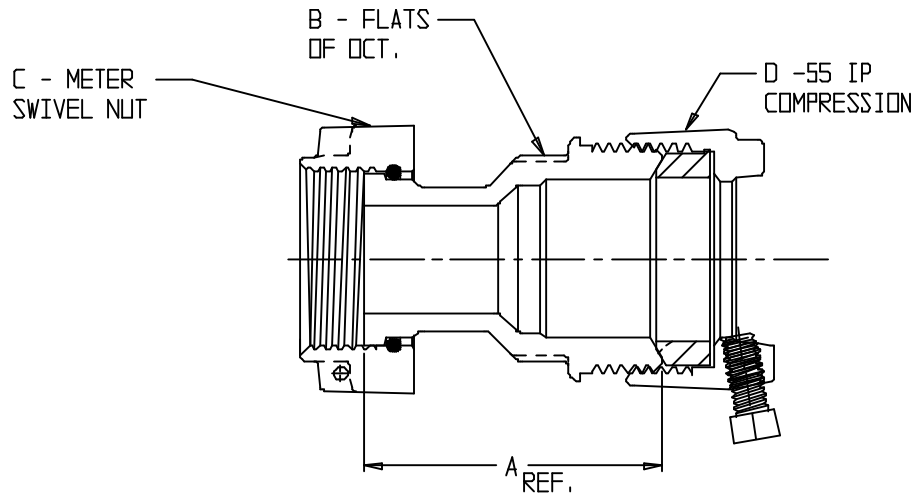

SUBMITTAL DATA SHEET

NL Meter Coupling – 74638-55

Meter Swivel Nut x -55 IP Compression

MODEL	SIZE	A	B	C	D
74638-55	3/4 X 3/4	2.07	1.36	5/8 X 3/4, 3/4	3/4
74638-55	3/4 X 1	2.52	1.85	5/8 X 3/4, 3/4	1
74638-55	1 X 1	2.55	1.85	1	1

SUBMITTAL INFORMATION

- Manufactured in compliance with ANSI/AWWA C800 (latest revision)
- Brass components in contact with potable water conform to ASTM B584, UNS C89833 (latest revision) and identified with “NL”
- Certified to NSF/ANSI 61 and NSF/ANSI 372
- Brass components not in contact with potable water conform to ASTM B62 and ASTM B584, UNS C83600 -85-5-5-5 (latest revision)
- Large wrench area provided for proper installation