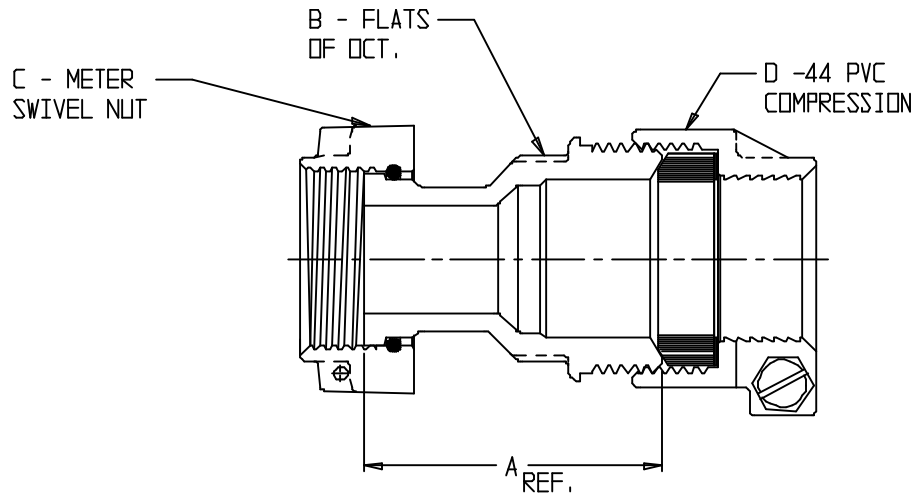

SUBMITTAL DATA SHEET

NL Meter Coupling – 74638-44

Meter Swivel Nut x -44 PVC Compression

MODEL	SIZE	A	B	C	D
74638-44	3/4 X 3/4	2.07	1.36	5/8 X 3/4, 3/4	3/4
74638-44	3/4 X 1	2.52	1.85	5/8 X 3/4, 3/4	1
74638-44	1 X 1	2.55	1.85	1	1

SUBMITTAL INFORMATION

- Manufactured in compliance with ANSI/AWWA C800 (latest revision)
- Brass components in contact with potable water conform to ASTM B584, UNS C89833 (latest revision) and identified with "NL"
- Certified to NSF/ANSI 61 and NSF/ANSI 372
- Brass components not in contact with potable water conform to ASTM B62 and ASTM B584, UNS C83600 -85-5-5-5 (latest revision)
- Large wrench area provided for proper installation