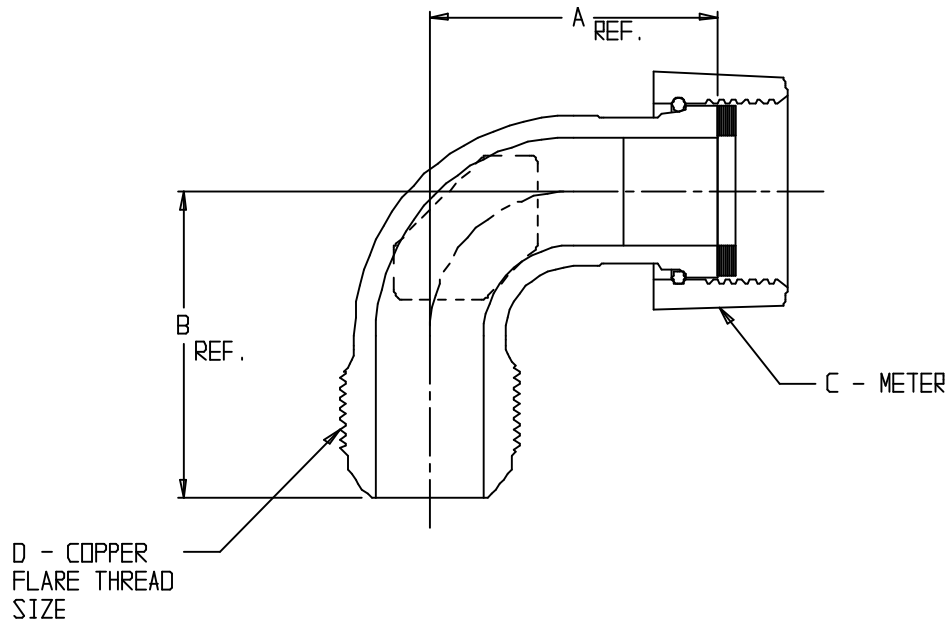

SUBMITTAL DATA SHEET

NL Meter Coupling – 74783SL

Meter Swivel x Copper Flare less Nut

MODEL	SIZE	A	B	C	D
74783SL	5/8 X 3/4	2.01	2.13	5/8	3/4
74783SL	3/4 X 3/4	2.01	2.13	5/8 X 3/4 OR 3/4	3/4
74783SL	1 X 1	1.85	2.30	1	1

SUBMITTAL INFORMATION

- Manufactured in compliance with ANSI/AWWA C800 (latest revision)
- Brass components in contact with potable water conform to ASTM B584, UNS C89833 (latest revision) and identified with "NL"
- Certified to NSF/ANSI 61 and NSF/ANSI 372
- Brass components not in contact with potable water conform to ASTM B62 and ASTM B584, UNS C83600 -85-5-5-5 (latest revision)
- Large wrench area provided for proper installation