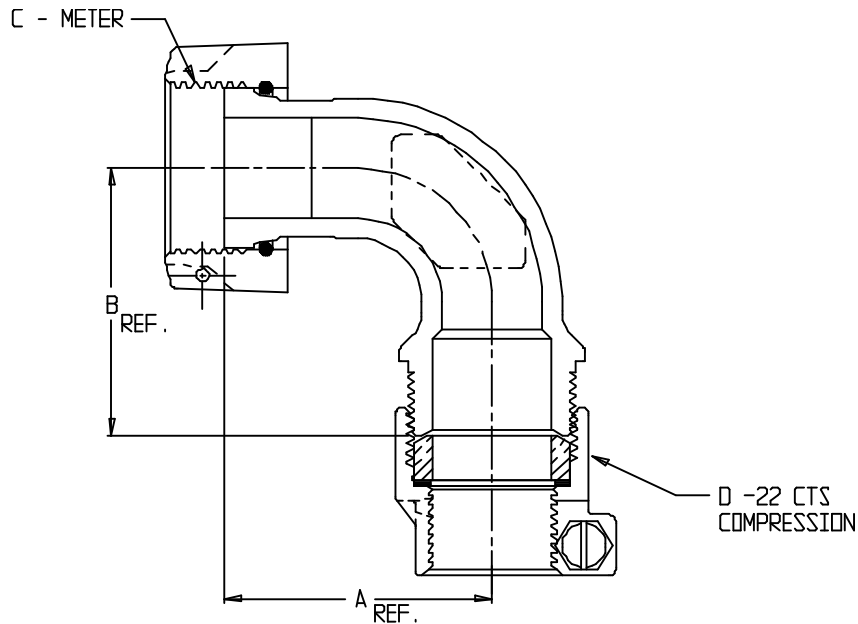

## NL Meter Coupling - 74783S-22

Meter Swivel x -22 CTS Compression

MODEL	SIZE	A	B	C	D
74783S-22	5/8 X 3/4	2.01	2.00	5/8	3/4
74783S-22	3/4 X 3/4	2.01	2.00	5/8 X 3/4 OR 3/4	3/4
74783S-22	3/4 X 1	2.20	1.88	5/8 X 3/4 OR 3/4	1
74783S-22	1 X 1	1.85	2.27	1	1

### SUBMITTAL INFORMATION

- Manufactured in compliance with ANSI/AWWA C800 (latest revision)
- Brass components in contact with potable water conform to ASTM B584, UNS C89833 (latest revision) and identified with "NL"
- Certified to NSF/ANSI 61 and NSF/ANSI 372
- Brass components not in contact with potable water conform to ASTM B62 and ASTM B584, UNS C83600 -85-5-5-5 (latest revision)
- Large wrench area provided for proper installation
- Insert stiffener required on all flexible plastic connections