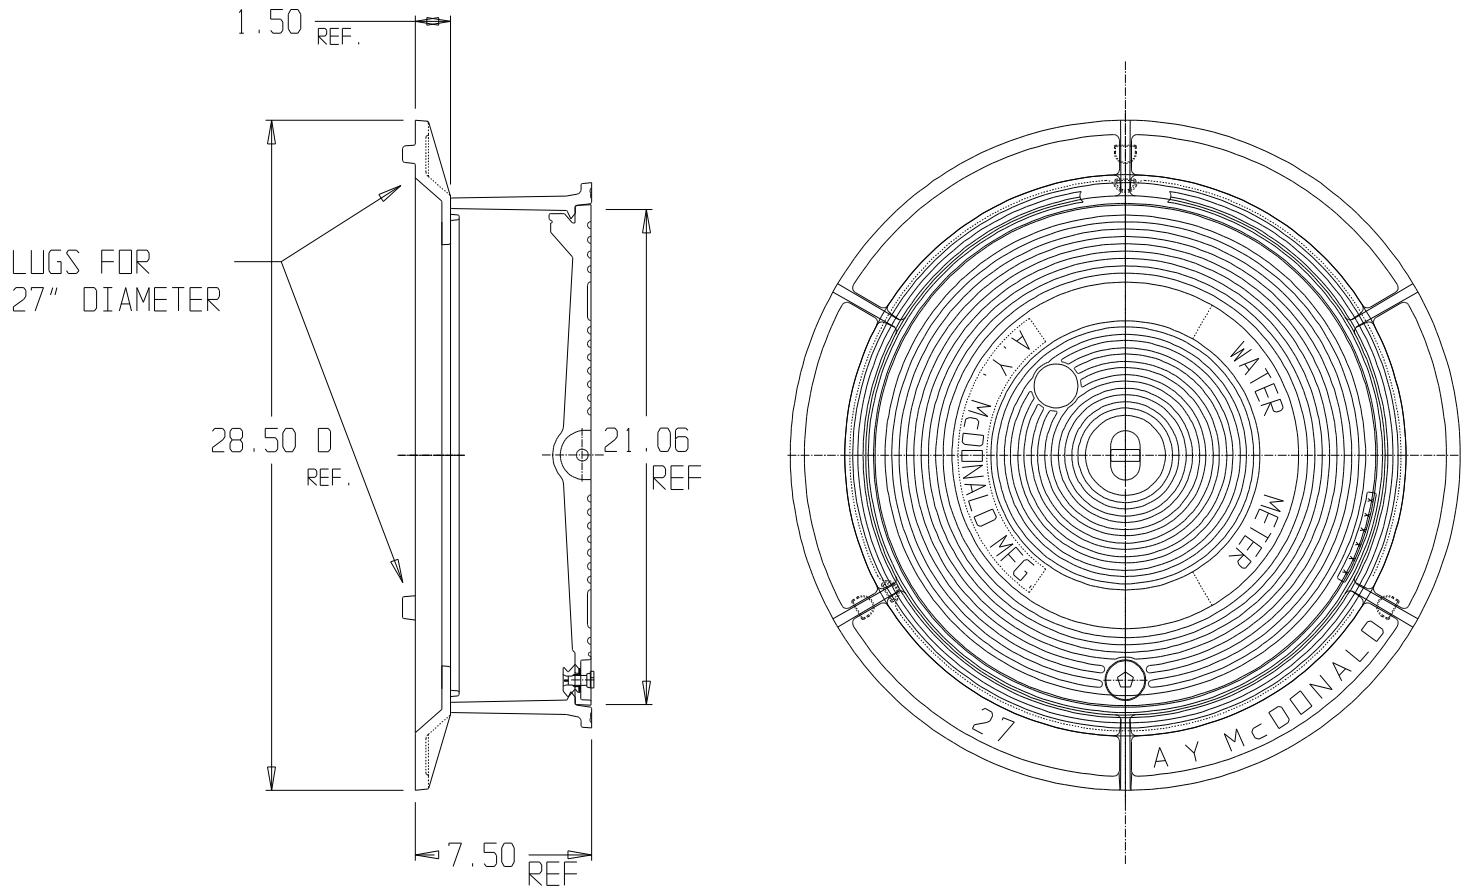

SUBMITTAL DATA SHEET

Frame & Cover – 74M27

20" Monitor Cover x 27" Ring & Frame

SUBMITTAL INFORMATION

- Cast Iron per ASTM A48, Class 25
- Coated with black dip
- Locking lid utilize Silicon Bronze pentagon bolt with copper washers