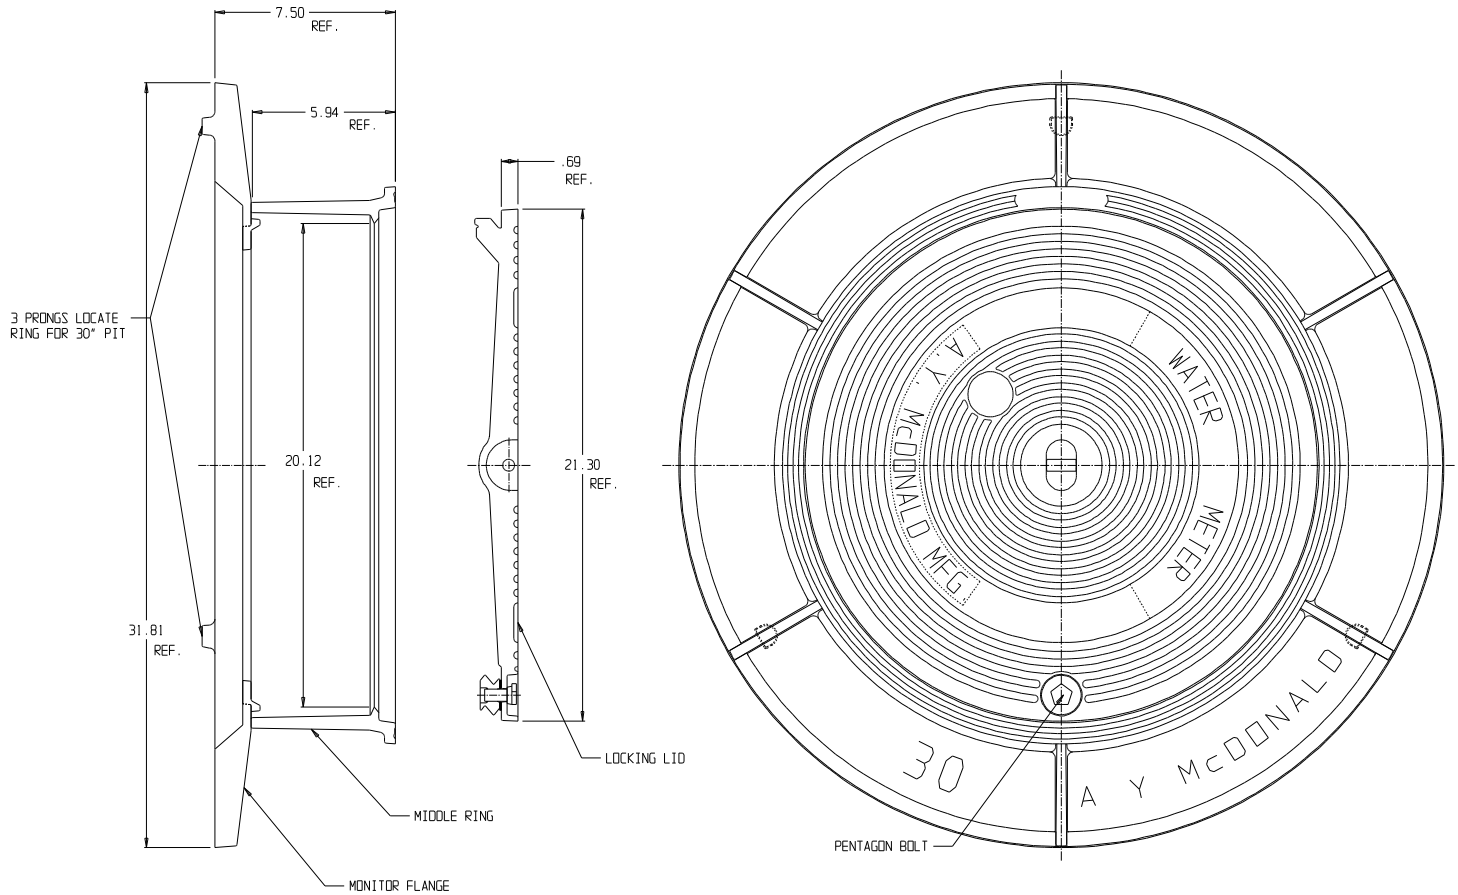

SUBMITTAL DATA SHEET

Frame & Cover – 74M30

20" Monitor Cover x 30" Ring & Frame

SUBMITTAL INFORMATION

- Cast Iron per ASTM A48, Class 25
- Coated with black dip
- Locking lid utilize Silicon Bronze pentagon bolt with copper and nylon washers