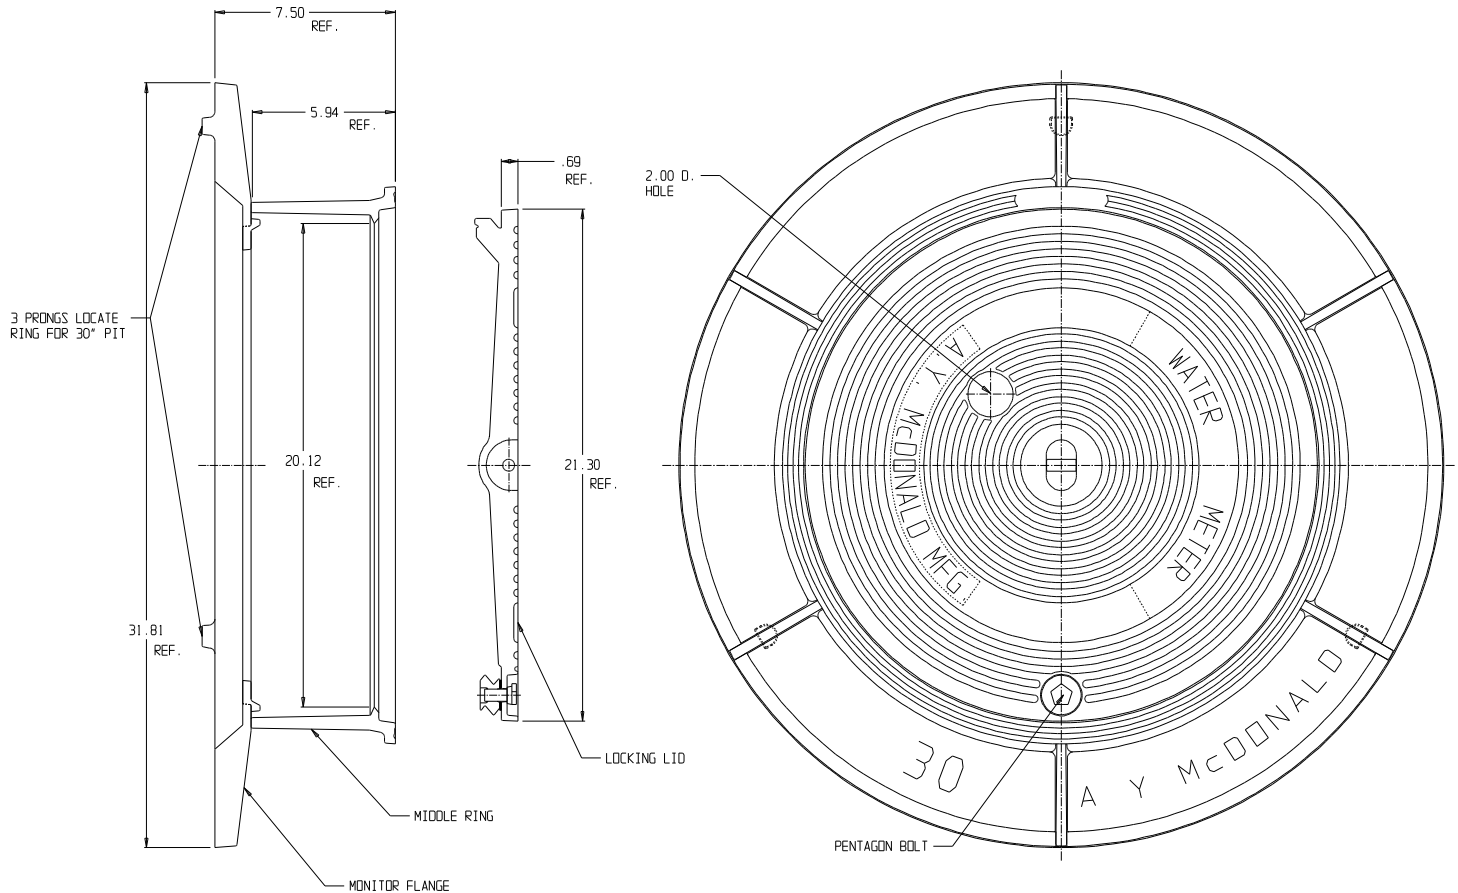

SUBMITTAL DATA SHEET

Frame & Cover – 74M30T

20" Monitor Cover x 30" Ring & Frame

SUBMITTAL INFORMATION

- Cast Iron per ASTM A48, Class 25
- Coated with black dip
- Locking lid utilize Silicon Bronze pentagon bolt with copper and nylon washers