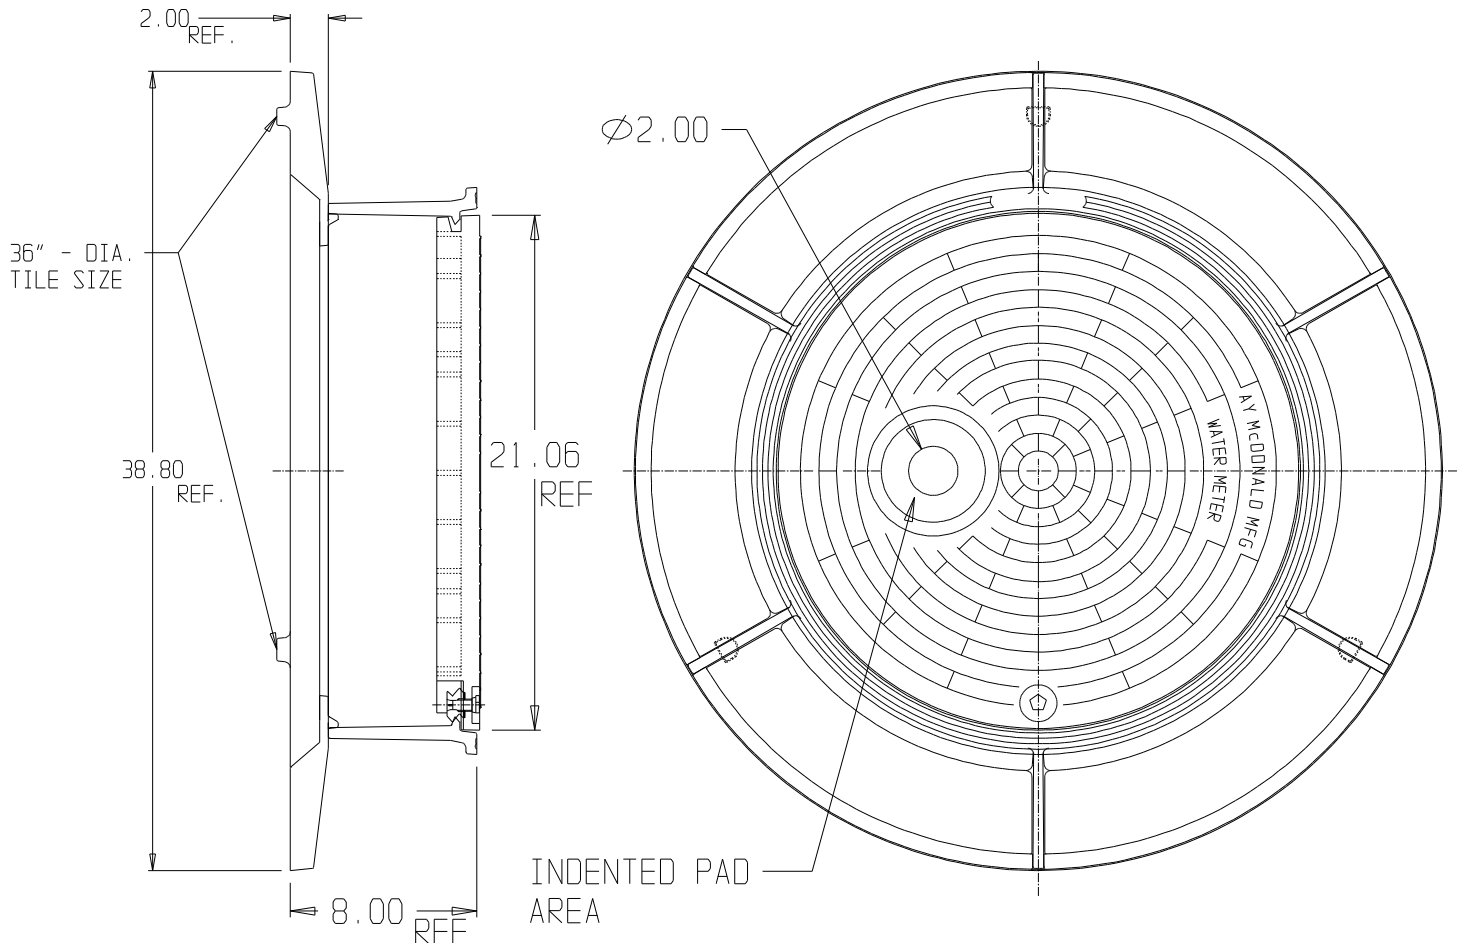

SUBMITTAL DATA SHEET

Frame & Cover – 74M36RT x800

20" Plastic Monitor Cover x 36" Ring & Frame

SUBMITTAL INFORMATION

- Cast Iron per ASTM A48, Class 25
- Coated with black dip
- Locking lid utilize Silicon Bronze pentagon bolt with copper washers