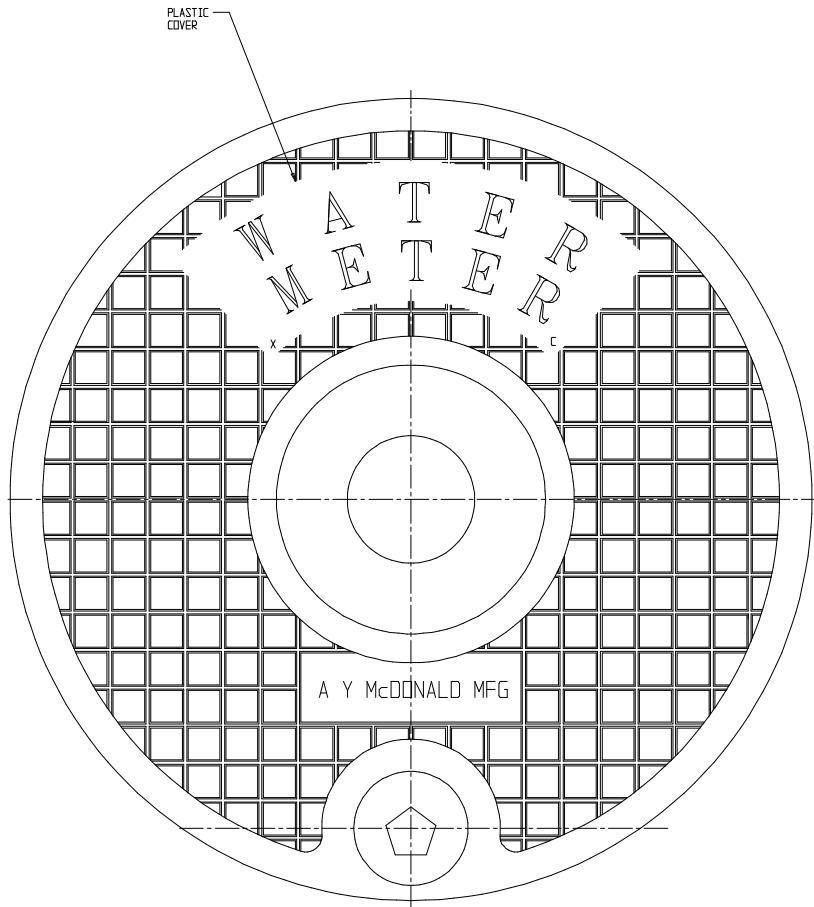

SUBMITTAL DATA SHEET

Frame & Cover – 74MCL115RTC x800

11 1/2" C Cover Only

SUBMITTAL INFORMATION

- Locking lid utilize Silicon Bronze pentagon bolt with copper washers

A.Y. McDonald Mfg. Co.
4800 Chavenelle Rd
Dubuque, IA 52002