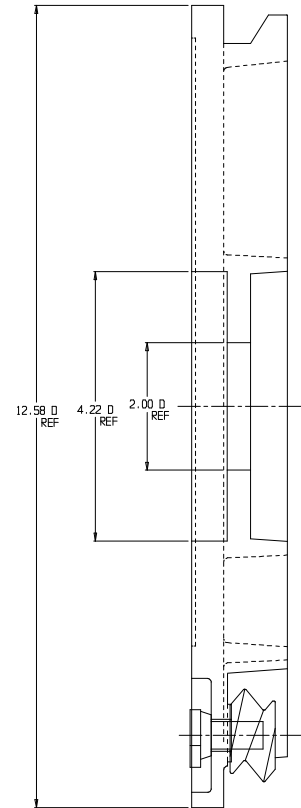

SUBMITTAL DATA SHEET

Frame & Cover – 74MCL115RTC x800

11 1/2" C Cover Only

SUBMITTAL INFORMATION

- Locking lid utilize Silicon Bronze pentagon bolt with copper washers

A.Y. McDonald Mfg. Co.
4800 Chavenelle Rd
Dubuque, IA 52002

Toll Free: 1-800-292-2737
sales@aymcdonald.com
aymcdonald.com

A.Y. McDonald considers the information on this assembly drawing correct when published. Item and option availability, including specifications, are subject to change without notice.