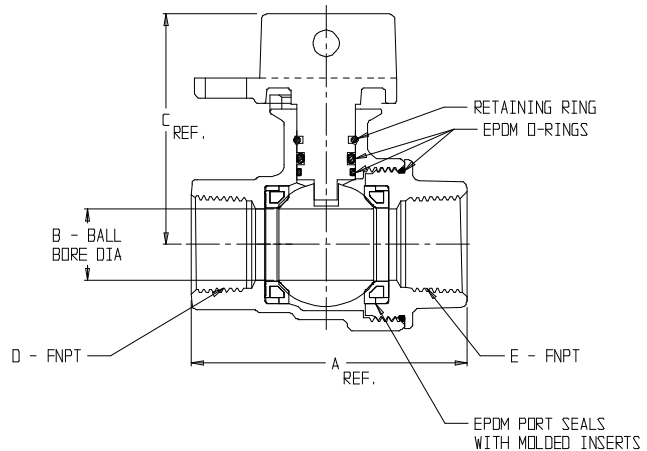

SUBMITTAL DATA SHEET

NL Ball Style Curb Stop – 76111W

FNPT x FNPT

MODEL	SIZE	A	B	C	D	E
76111W	1/2 X 5/8 X 1/2	2.88	.63	2.31	1/2	1/2
76111W	3/4 X 5/8 X 3/4	2.81	.63	2.31	3/4	3/4
76111W	3/4 X 5/8 X 3/4 X 2.94	2.94	.63	2.31	3/4	3/4
76111W	3/4 X 5/8 X 3/4 X 3.19	3.19	.63	2.31	3/4	3/4
76111W	3/4 X 5/8 X 3/4 X 3.38	3.38	.63	2.31	3/4	3/4
76111W	3/4 X 5/8 X 3/4 X 3.50	3.50	.63	2.31	3/4	3/4
76111W	3/4 X 5/8 X 3/4 X 3.75	3.75	.63	2.31	3/4	3/4
76111W	3/4	2.94	.75	2.39	3/4	3/4
76111W	3/4 X 3.44	3.44	.75	2.44	3/4	3/4
76111W	3/4 X 3.75	3.75	.75	2.44	3/4	3/4
76111W	1 X 3/4 X 3/4	3.09	.75	2.39	1	3/4
76111W	1 X 3/4 X 1	3.32	.75	2.39	1	1
76111W	1	3.47	1.00	2.65	1	1
76111W	1 X 3.75	3.75	1.00	2.65	1	1
76111W	1 X 3.81	3.81	1.00	2.65	1	1
76111W	1 X 4.50	4.50	1.00	2.65	1	1
76111W	1 1/4 X 1 X 1	3.61	1.00	2.65	1 1/4	1
76111W	1 1/4 X 1 X 1 1/4	4.31	1.00	2.65	1 1/4	1 1/4
76111W	1 1/4	4.94	1.25	2.94	1 1/4	1 1/4
76111W	1 1/2	4.29	1.50	3.39	1 1/2	1 1/2
76111W	2	5.07	2.00	3.67	2	2
76111W	2 1/2 X 2 X 2 1/2	6.25	2.00	3.71	2 1/2	2 1/2
76111W	2 1/2 X 2 X 2 1/2 X .85	8.85	2.00	3.71	2 1/2	2 1/2

NOTE: 360° ROTATION OF OPERATING HEAD

SUBMITTAL INFORMATION

- Manufactured in compliance with ANSI/AWWA C800 (latest revision)
- Brass components in contact with potable water conform to ASTM B584, UNS C89833 (latest revision) and identified with “NL”
- Certified to NSF/ANSI 61 and NSF/ANSI 372
- Brass components not in contact with potable water conform to ASTM B62 and ASTM B584, UNS C83600 -85-5-5-5 (latest revision)
- PTFE coated brass ball
- Valve rated for 300 PSIG water pressure, end connections not to exceed rated pipe pressures.
- Blow out proof EPDM port seals
- End piece joint sealed with an EPDM o-ring and thread locker