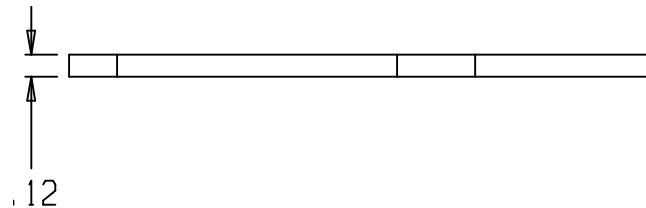

SUBMITTAL DATA SHEET

Yoke & Long Box Iron Component – 75LP

Lock Plate Only

SUBMITTAL INFORMATION

- Stainless Steel
- Works with all 3 types of yoke box valves

A.Y. McDonald Mfg. Co.
4800 Chavenelle Rd
Dubuque, IA 52002