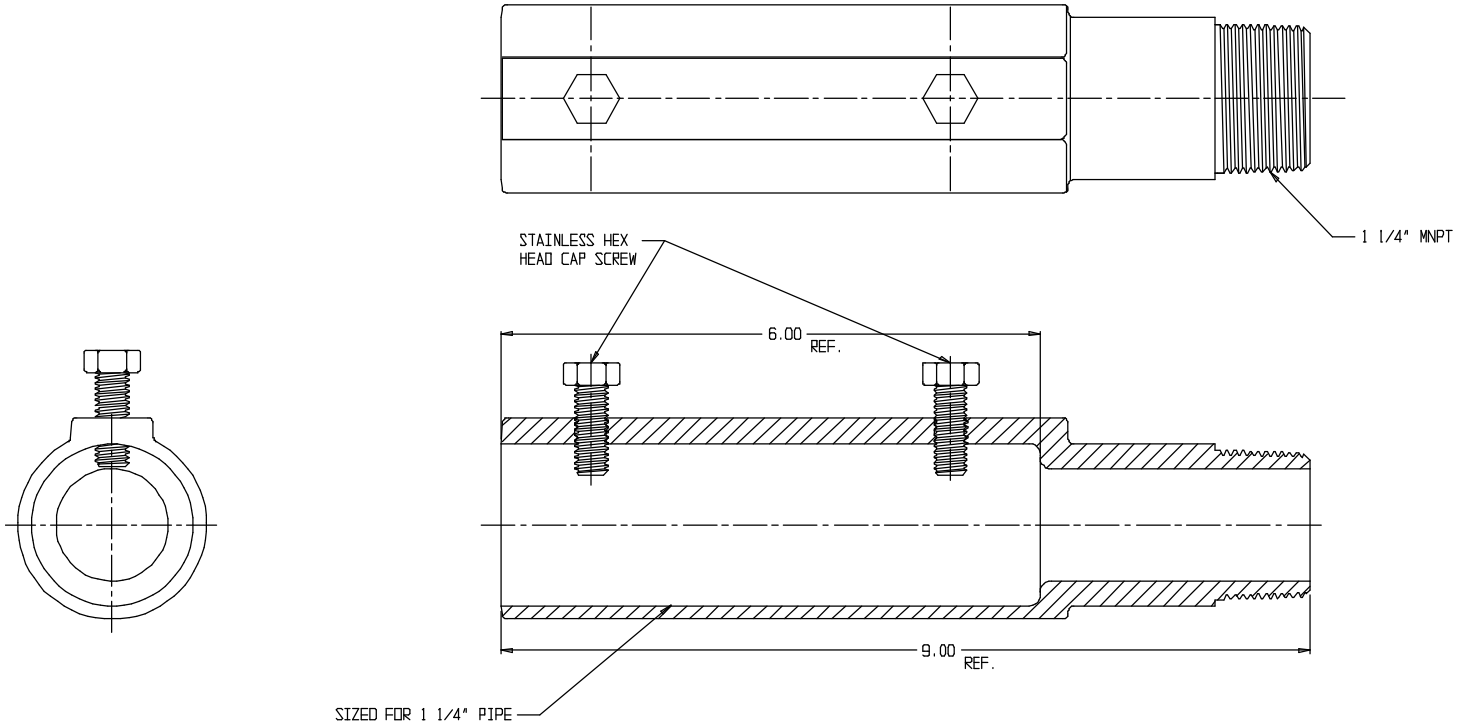

# SUBMITTAL DATA SHEET

Curb Boxes – 5604TRS

Curb Box Repair Coupling