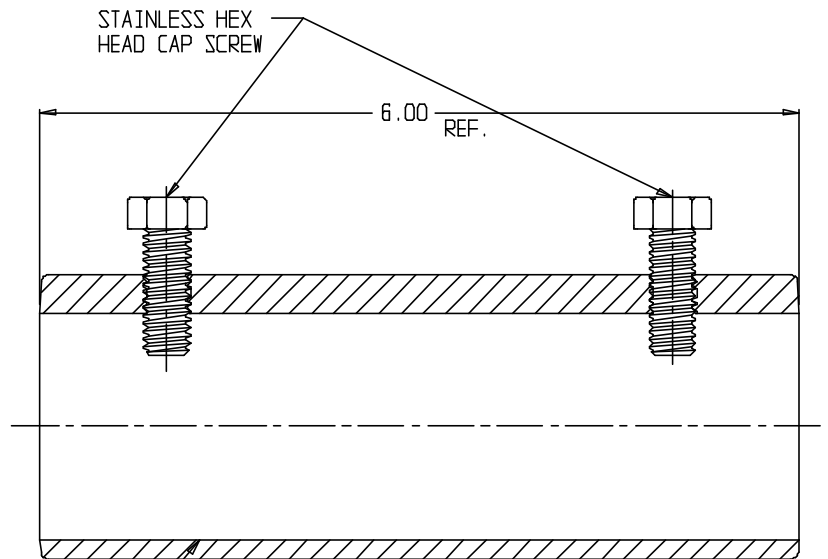

SUBMITTAL DATA SHEET

Curb Boxes – 5604RC

Curb Box Repair Coupling

SIZED FOR 1 1/4" PIPE

SUBMITTAL INFORMATION

- Made of Cast Iron
- Coated with black dip

A.Y. McDonald Mfg. Co.
4800 Chavenelle Rd
Dubuque, IA 52002